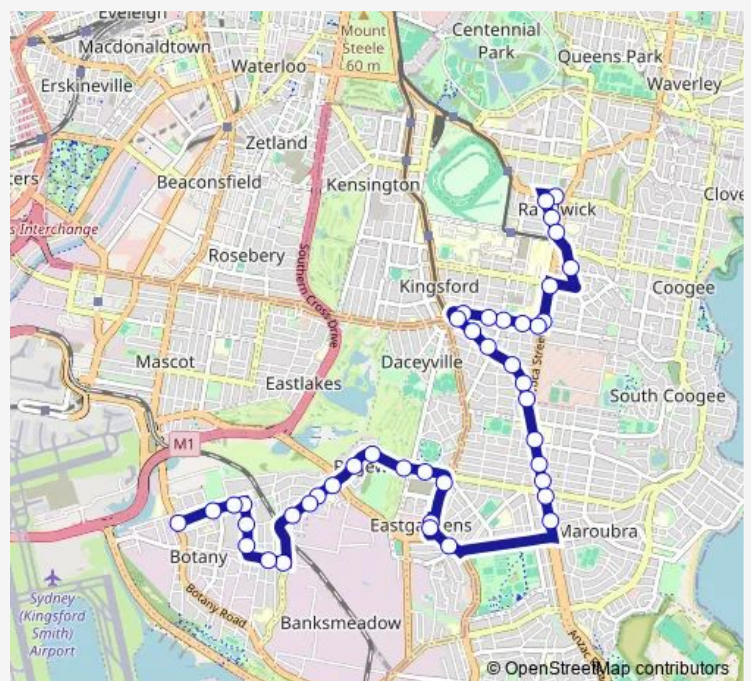

Tuesday 15:18

Wednesday 15:18

Thursday 15:18

Friday 15:18

Saturday —

Sunday —

Route info

Direction: Marcellin College, Alison Rd

Stops: 43

Trip Duration: 0 hour 48 min

657e — Marcellin College Randwick to Eastgardens

Anzac Pde At Garden Lane

Anzac Pde At Byng St

Bunnerong Rd At Smith St

Westfield Eastgardens, Lower Level, Stand C

Westfield Eastgardens, Lower Level, Stand B

Saturday —

Sunday —

Route info

Direction: Perouse Rd At Aeolia St

Stops: 40

Trip Duration: 0 hour 42 min

Heffron Rd After Banks Av

Heffron Rd At Page St

William St Opp Morgan St

William St At Banksia St

Banksia St Before Jasmine St

Banksia St Before Daniel St

Banksia St At Botany Rd

657e School Bus time schedules and route maps are available in an offline PDF at busmaps.com. Use the busmaps.com website to see live bus times, train schedule or subway schedule, and step-by-step directions for all public transit in Sydney