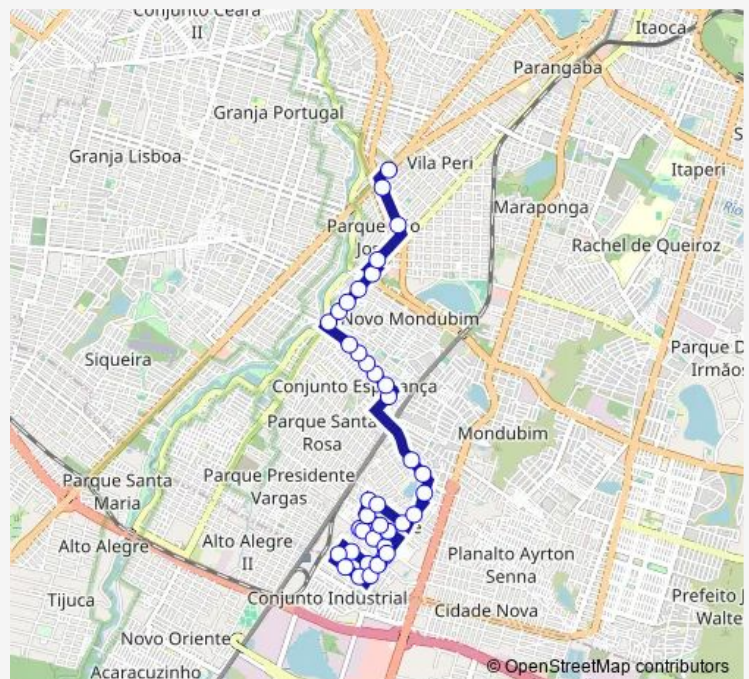

RUA ANA Brito, 1100

RUA ANA Brito, 639

RUA Jacupemba, 200 A

Route schedule

Avenida Miguel Aragao, 1161 — Praça Terminal Siqueira, Sn

Monday 04:30-19:50

Tuesday 04:30-19:50

Wednesday 04:30-19:50

Thursday 04:30-19:50

Friday 04:30-19:50

Saturday 04:30-13:13

Sunday 04:30-12:48

Route info

Direction: Avenida Miguel Aragao, 1161

Stops: 39

Trip Duration: 0 hour 36 min

325-Aracapé/Siqueira — Aracapé/Siqueira

RUA Cachoeira Alegre, 1223

RUA Maria Gomes DE SA, 1334

RUA Maria Gomes DE SA, 1700

Avenida F CJ Esperanca, 103

Avenida Contorno Norte (D71), 1175

Avenida Contorno Norte (D71), 1260

Wednesday 05:02-18:52

Thursday 05:02-18:52

Friday 05:02-18:52

Saturday 05:06-12:45

Sunday 05:06-12:20

Route info

Direction: Praça Terminal Siqueira, Sn

Stops: 19