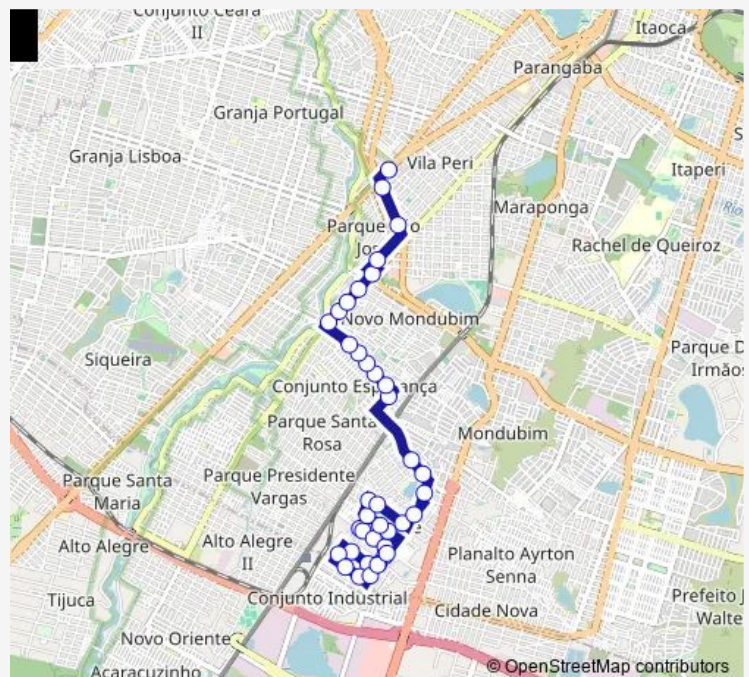

RUA ANA Brito, 1100

RUA ANA Brito, 639

RUA Jacupemba, 200 A

Route schedule

Avenida Miguel Aragao, 1161 — Praça Terminal Siqueira, Sn

Monday 04:30-19:50

Tuesday 04:30-19:50

Wednesday 04:30-19:50

Thursday 04:30-19:50

Friday 04:30-19:50

Saturday 04:30-13:13

Sunday 04:30-12:48

Route info

Direction: Avenida Miguel Aragao, 1161

Stops: 39

Trip Duration: 0 hour 36 min

325-Aracapé/Siqueira — Aracapé/Siqueira

RUA Cachoeira Alegre, 1223

RUA Maria Gomes DE SA, 1334

RUA Maria Gomes DE SA, 1700

Avenida F CJ Esperanca, 103

Avenida Contorno Norte (D71), 1175

Avenida Contorno Norte (D71), 1260

Wednesday 05:02-18:52

Thursday 05:02-18:52

Friday 05:02-18:52

Saturday 05:06-12:45

Sunday 05:06-12:20

Route info

Direction: Praça Terminal Siqueira, Sn

Stops: 19