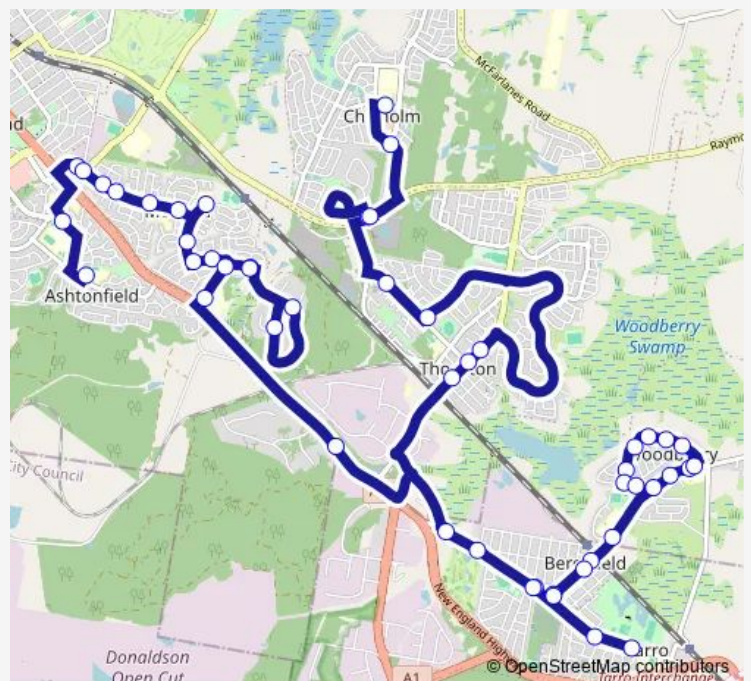

School Bus 2223 Astonfield PS to Thornton

[Go to website](#)

Direction

Ashtonfield Public School, Norfolk St — St Aloysius Primary School, Tigerhawk Dr

50 stops

[Open route schedule](#)

- Ashtonfield Public School, Norfolk St
- Hunter Valley Grammar School, Norfolk St
- Chelmsford Dr At Turton St
- State Emergency Service, Chelmsford Dr (Hail And Ride)
- Chelmsford Dr At Tennyson St
- Chelmsford Dr Opp Early Learning Centre
- Chelmsford Dr Opp Maitland Christian School
- Chelmsford Dr Opp Grevillea Dr
- Metford Public School, Schanck Dr
- Schanck Dr Opp Willow Dr
- Lowe St Opp Metford Community Hall
- Lowe St Opp Mcleod Av
- Streeton Dr Opp Conder Cres
- Woodlands Dr At Honeyeater Pl
- Woodlands Dr At Thornbill Gr
- Streeton Dr After Whiteley Av
- Ferraby Dr After Streeton Dr
- Tafe Maitland, Ferraby Dr
- New England Hwy Before Thornton Rd
- Anderson Dr After Glenwood Rd (Hail And Ride)
- Anderson Dr At Greville St

Route schedule

Ashtonfield Public School, Norfolk St — St Aloysius Primary School, Tigerhawk Dr

Monday	15:10
Tuesday	15:10
Wednesday	15:10
Thursday	15:10
Friday	15:10
Saturday	—
Sunday	—

Route info

Direction: Ashtonfield Public School, Norfolk St

Stops: 50

Trip Duration: 1 hour 10 min

2223 — Astonfield PS to Thornton

Our Lady Of Lourdes Primary School, Anderson Dr (Hail And Ride)

Anderson Dr After Western Av

Beresfield Public School, Lawson Av

Lawson Av At Addison St

Anderson Dr Opp Greville St

Beresfield Golf Course, Anderson Dr (Hail And Ride)

Railway Av At Rockleigh St

Edwards Av At Eurimbla St

Edwards Av And Singleton Av

Thornton Shopping Centre, Thomas Cooke Dr

Taylor Av At Osborn Cl