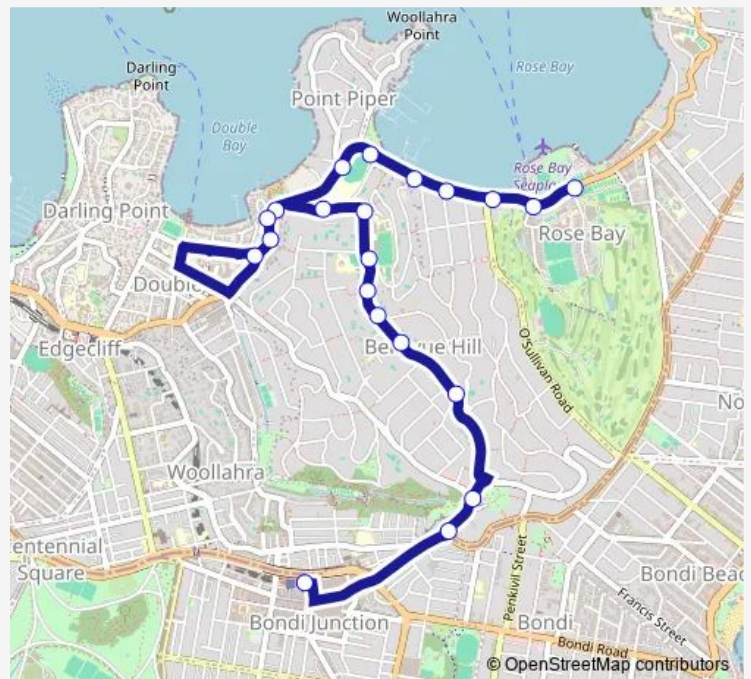

School Bus 678e Scots College to Bondi Junction

[Go to website](#)

Direction

New South Head Rd At Kent Rd — Bondi Junction Station, Stand P

21 stops

[Open route schedule](#)

- New South Head Rd At Kent Rd
- New South Head Rd At Elanora St
- New South Head Rd At O'Sullivan Rd
- New South Head Rd At Salisbury Rd
- New South Head Rd At Cranbrook Rd
- New South Head Rd At Rose Bay Av
- New South Head Rd Opp Wolseley Rd
- New South Head Rd After Victoria Rd
- New South Head Rd At Preston Av
- New South Head Rd At William St
- New South Head Rd Before Gladswood Gdns
- Victoria Rd At Rose Bay Av
- Victoria Rd At Aston Gdn
- The Scots College, Victoria Rd
- Victoria Rd After Cranbrook Rd
- Victoria Rd At Drumalbyn Rd
- Victoria Rd Opp Mansion Rd
- Victoria Rd Opp Rivers St
- Bellevue Hill Public School, Victoria Rd
- Victoria Rd At Old South Head Rd
- Bondi Junction Station, Stand P

Route schedule

New South Head Rd At Kent Rd — Bondi Junction Station, Stand P

Monday	15:35-15:20
Tuesday	15:35-15:20
Wednesday	15:35-15:20
Thursday	15:35-15:20
Friday	15:35-15:20
Saturday	—
Sunday	—

Route info

Direction: New South Head Rd At Kent Rd

Stops: 21

Trip Duration: 0 hour 32 min

678e — Scots College to Bondi Junction

678e School Bus time schedules and route maps are available in an offline PDF at busmaps.com. Use the busmaps.com website to see live bus times, train schedule or subway schedule, and step-by-step directions for all public transit in Sydney