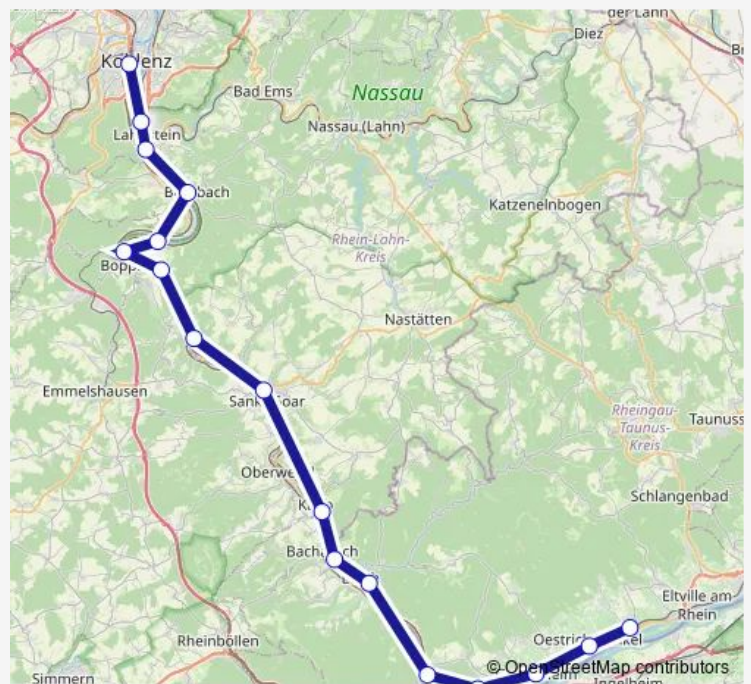

Sunday —

Route info

Direction: Koblenz Hauptbahnhof

Stops: 10

Trip Duration: 1 hour 7 min

■ RB10

BusMaps

Direction