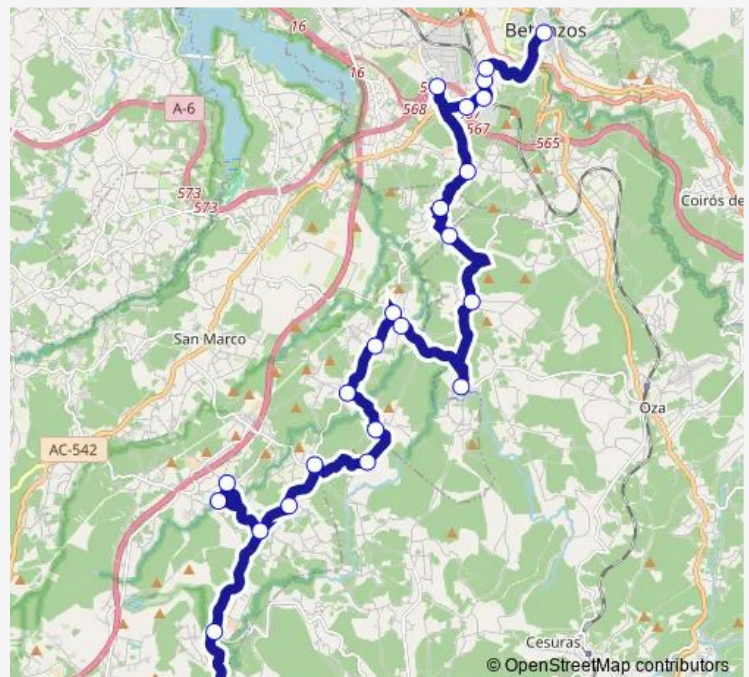

Thursday 13:00-19:30

Friday 13:00-19:30

Saturday 13:00

Sunday —

Route info

Direction: Betanzos Biblioteca

Stops: 24

Trip Duration: 0 hour 45 min

■ Xg846001 — Loureda - Betanzos biblioteca

Vions Lagoa

Vilacoba

Loureda

Direction

Loureda — Betanzos Biblioteca

24 stops

[Open route schedule](#)

Sunday —

Route info

Direction: Loureda

Stops: 24

Trip Duration: 0 hour 45 min

Xg846001 Bus time schedules and route maps are available in an offline PDF at busmaps.com. Use the busmaps.com website to see live bus times, train schedule or subway schedule, and step-by-step directions for all public transit in Abegondo