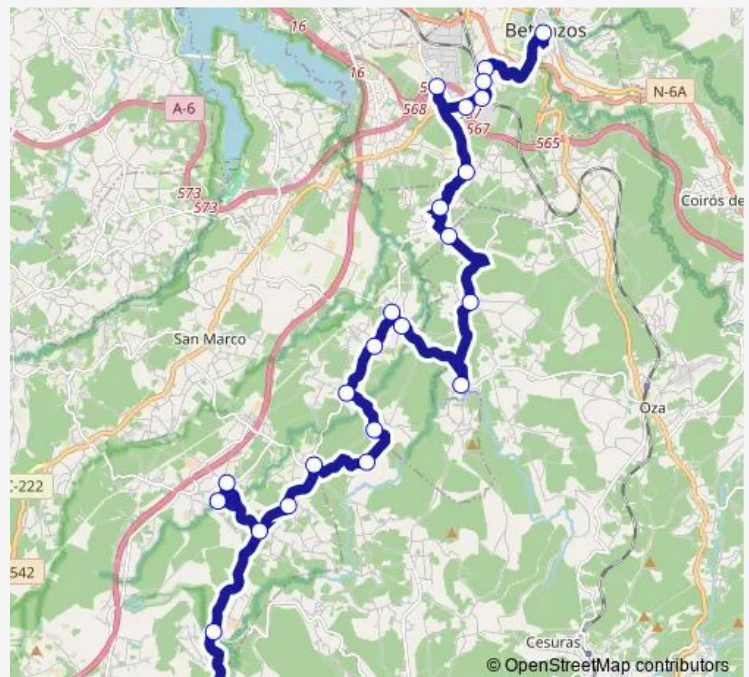

Thursday —

Friday 13:00-19:30

Saturday 13:00

Sunday —

Route info

Direction: Betanzos Biblioteca

Stops: 24

Trip Duration: 0 hour 45 min

XG846001 — Loureda - Betanzos biblioteca

Vions Lagoa

Vilacoba

Loureda

Direction

Loureda — Betanzos Biblioteca

24 stops

[Open route schedule](#)

Sunday —

Route info

Direction: Loureda

Stops: 24

Trip Duration: 0 hour 45 min

XG846001 Bus time schedules and route maps are available in an offline PDF at busmaps.com. Use the busmaps.com website to see live bus times, train schedule or subway schedule, and step-by-step directions for all public transit in Abegondo