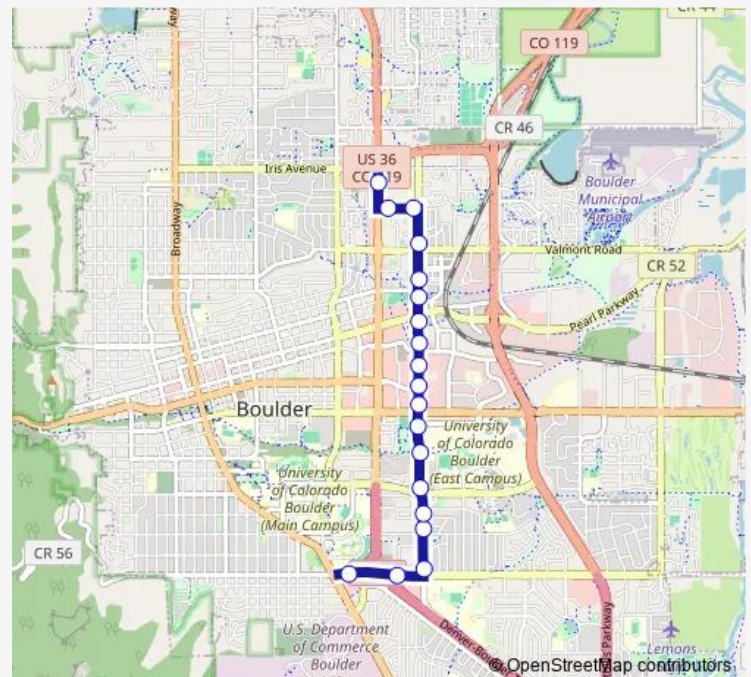

30th St & Arapahoe Ave

30th St & Shadow Creek Dr

30th St & Colorado Ave

30th St & Euclid Ave

30th St & Aurora Ave

30th St & Bixby Ave

Baseline Rd & 30th St

27th Way & Moorhead Ave

### Route schedule

28th St & CO 119 — Baseline Rd & Broadway

Monday 05:14-23:24

Tuesday 05:14-23:24

Wednesday 05:14-23:24

Thursday 05:14-23:24

Friday 05:14-23:24

Saturday 07:24-22:44

### Route info

Direction: 28th St & CO 119

Stops: 23

Trip Duration: 0 hour 20 min

BOUND — 30th Street

Broadway & Baseline Rd

Baseline Rd & Broadway

**Direction**

Baseline Rd &amp; Broadway — 28th St &amp; CO 119

19 stops

[Open route schedule](#)

Baseline Rd &amp; Broadway

Baseline Rd &amp; 29th St

30th St &amp; Baseline Rd

30th St &amp; Aurora Ave

30th St &amp; Euclid Ave