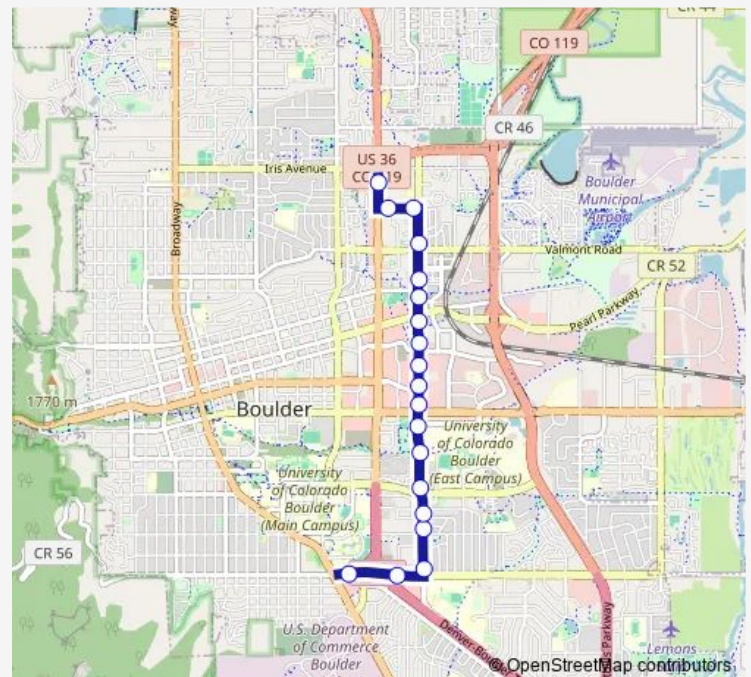

30th St & Arapahoe Ave

30th St & Shadow Creek Dr

30th St & Colorado Ave

30th St & Euclid Ave

30th St & Aurora Ave

30th St & Bixby Ave

Baseline Rd & 30th St

27th Way & Moorhead Ave

### Route schedule

28th St & CO 119 — Baseline Rd & Broadway

Monday 05:14-23:24

Tuesday 05:14-23:24

Wednesday 05:14-23:24

Thursday 05:14-23:24

Friday 05:14-23:24

Saturday 07:24-22:44

### Route info

Direction: 28th St & CO 119

Stops: 23

Trip Duration: 0 hour 18 min

Bound — 30th Street

Broadway & Baseline Rd

Baseline Rd & Broadway

**Direction**

Baseline Rd &amp; Broadway — 28th St &amp; CO 119

19 stops

[Open route schedule](#)

Baseline Rd &amp; Broadway

Baseline Rd &amp; 29th St

30th St &amp; Baseline Rd

30th St &amp; Aurora Ave

30th St &amp; Euclid Ave