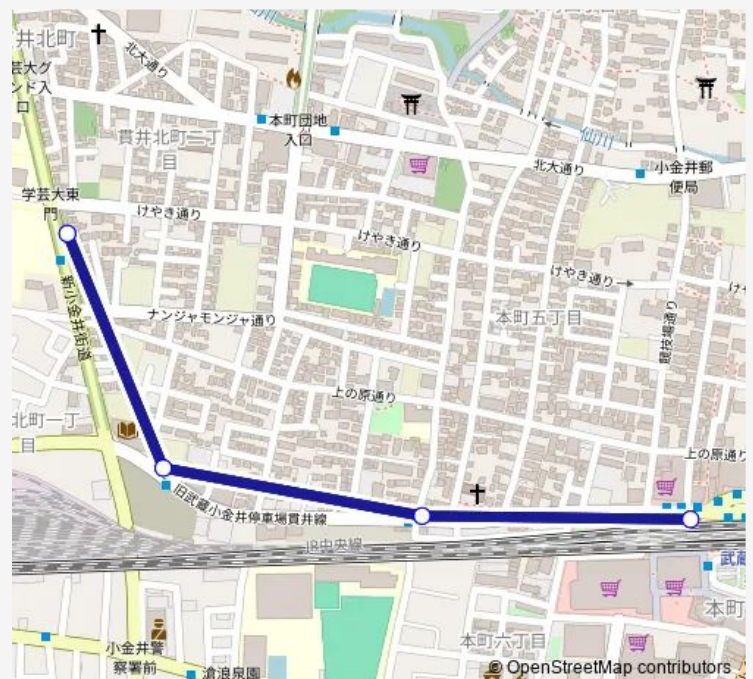

Direction

学芸大東門 — 武蔵小金井駅北口

4 stops

[Open route schedule](#)

学芸大東門

貫井北町

本町五丁目 (小金井市)

武蔵小金井駅北口

Route schedule

学芸大東門 — 武蔵小金井駅北口

Monday 15:29-15:47

Tuesday 15:29-15:47

Wednesday 15:29-15:47

Thursday 15:29-15:47

Friday 15:29-15:47

Saturday —

Sunday —

Route info

Direction: 学芸大東門

Stops: 4

Trip Duration: 0 hour 5 min

武 3 1-東 Bus time schedules and route maps are available in an offline PDF at busmaps.com. Use the busmaps.com website to see live bus times, train schedule or subway schedule, and step-by-step directions for all public transit in Koganei