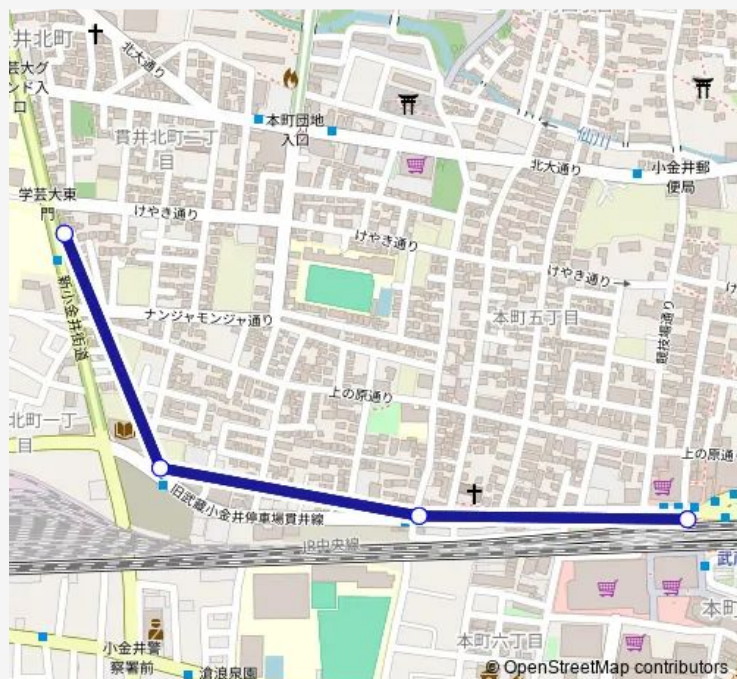

Direction

学芸大東門 — 武蔵小金井駅北口

4 stops

[Open route schedule](#)

学芸大東門

貫井北町

本町五丁目 (小金井市)

武蔵小金井駅北口

Route schedule

学芸大東門 — 武蔵小金井駅北口

Monday 15:29-15:47

Tuesday 15:29-15:47

Wednesday 15:29-15:47

Thursday 15:29-15:47

Friday 15:29-15:47

Saturday —

Sunday —

Route info

Direction: 学芸大東門

Stops: 4

Trip Duration: 0 hour 5 min

武 3 1-東 Bus time schedules and route maps are available in an offline PDF at busmaps.com. Use the busmaps.com website to see live bus times, train schedule or subway schedule, and step-by-step directions for all public transit in Koganei