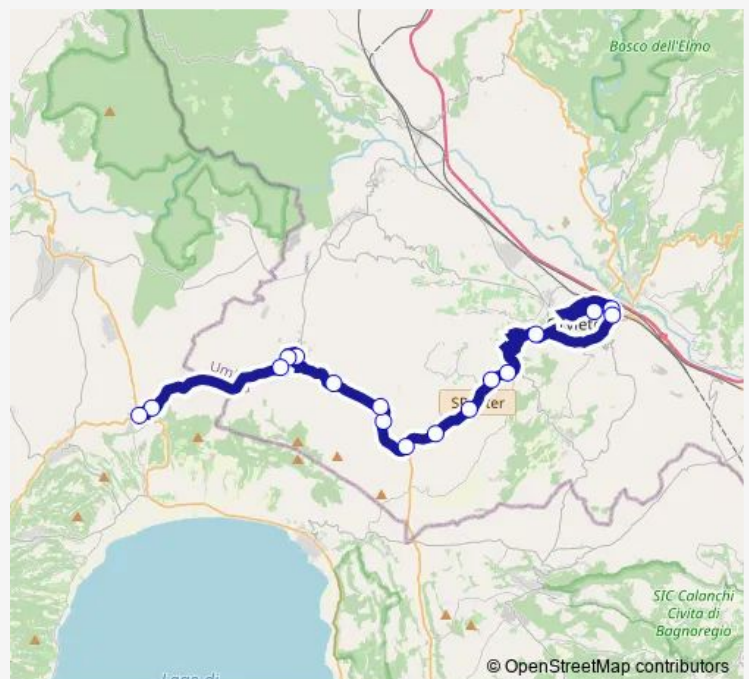

**Direction**

Orvieto | piazza d'Armi # f00036 — S.LORENZO NUOVO  
| via Acquapendente # f908

17 stops

[Open route schedule](#)

Orvieto | piazza d'Armi # f00036

Orvieto (TR) | Stazione FS # f1255

Orvieto (TR) | Viale 1° Maggio # f1259

Castel Giorgio (TR) | Via Roma Nuova # f1180

SAN Lorenzo | Via Maremmana Via Miralago # f1200

S.LORENZO NUOVO | via Acquapendente # f908

Route schedule

Orvieto | piazza d'Armi # f00036 — S.LORENZO NUOVO  
| via Acquapendente # f908

Monday	08:30
Tuesday	08:30
Wednesday	08:30
Thursday	08:30
Friday	08:30
Saturday	07:50
Sunday	—

Route info

Direction: Orvieto | piazza d'Armi # f00036

Stops: 17

Trip Duration: 0 hour 55 min

Bus time schedules and route maps are available in an offline PDF at [busmaps.com](https://busmaps.com). Use the [busmaps.com](https://busmaps.com) website to see live bus times, train schedule or subway schedule, and step-by-step directions for all public transit in Castel Giorgio