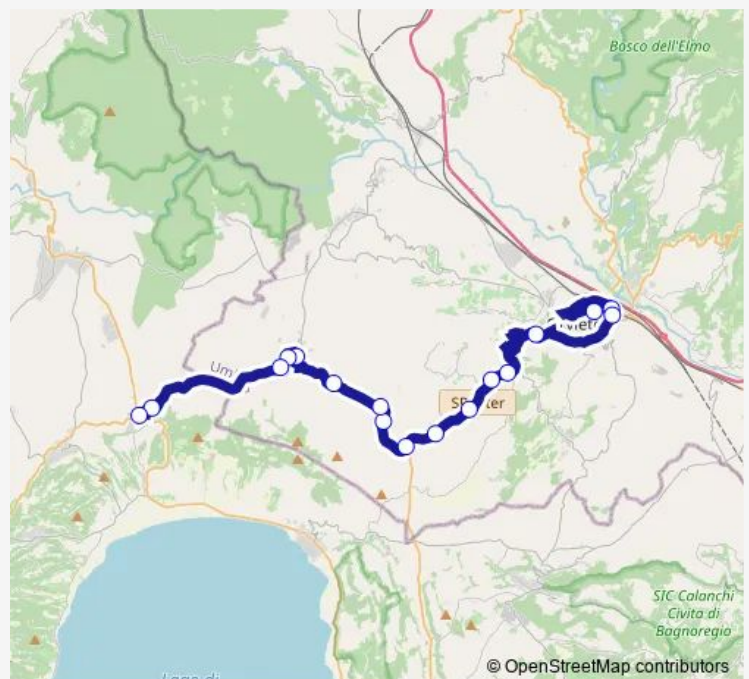

Castel Giorgio (TR) | Via Roma Nuova # f1180

SAN Lorenzo | Via Maremmana Via Miralago # f1200

S.Lorenzo Nuovo | via Acquapendente # f908

Route schedule

Orvieto | piazza d'Armi # f00036 — S.Lorenzo Nuovo | via Acquapendente # f908

Monday	08:30
Tuesday	08:30
Wednesday	08:30
Thursday	08:30
Friday	08:30
Saturday	07:50
Sunday	—

Route info

Direction: Orvieto | piazza d'Armi # f00036

Stops: 17

Trip Duration: 0 hour 55 min

Bus time schedules and route maps are available in an offline PDF at busmaps.com. Use the busmaps.com website to see live bus times, train schedule or subway schedule, and step-by-step directions for all public transit in Castel Giorgio