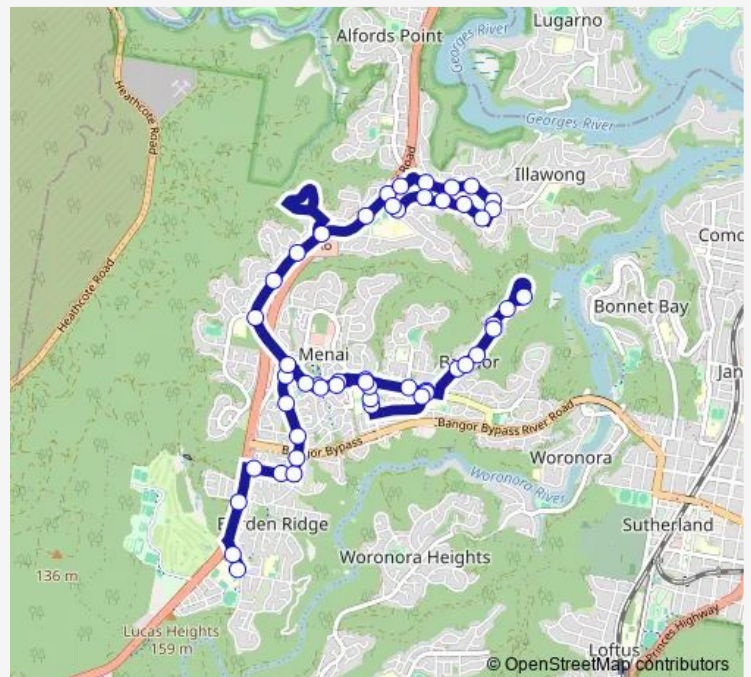

Route schedule

Lucas Heights Community School — Blaxland Dr Before Old Illawarra Rd

Monday	15:05
Tuesday	15:05
Wednesday	15:05
Thursday	15:05
Friday	15:05
Saturday	—
Sunday	—

Route info

Direction: Lucas Heights Community School

Stops: 50

Trip Duration: 0 hour 35 min

S070 — Lucas Heights Community School to Menai HS via Bangor **BusMaps**

Yala Rd At Turi Cl

Yala Rd Opp Torumba Cl

Menai Rd At Dandabong Av

Bangor Public School, Dandabong Av

Moreton Rd At Wilbung Rd

Moreton Rd Opp Havannah Pl

Moreton Rd At Trial Pl

Moreton Rd At Blaxland Dr

Blaxland Dr Before Old Illawarra Rd

S070 School Bus time schedules and route maps are available in an offline PDF at busmaps.com. Use the busmaps.com website to see live bus times, train schedule or subway schedule, and step-by-step directions for all public transit in Liverpool

The schedule is provided in the local timezone. Times with "(+1)" indicate departures on the next day.

PDF file created on 2025-01-31

2024 BusMaps.com - All Rights Reserved