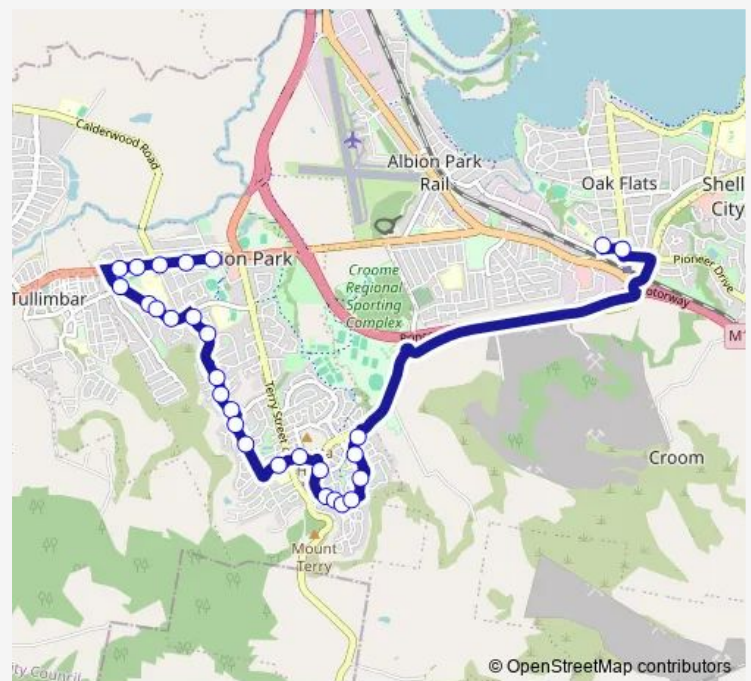

Esperance Dr After Molongo St

Route schedule

Tongarra Rd Opp Albion Park Public School — Corpus Christi High School, School Grounds, Moore St

Monday	07:55
Tuesday	07:55
Wednesday	07:55
Thursday	07:55
Friday	07:55
Saturday	—
Sunday	—

Route info

Direction: Tongarra Rd Opp Albion Park Public School

Stops: 28

Trip Duration: 0 hour 35 min

S070 — Corpus Christi HS to Albion Park RSL Club

Esperance Dr At Danjera Dr

Danjera Dr At Chinchilla Way