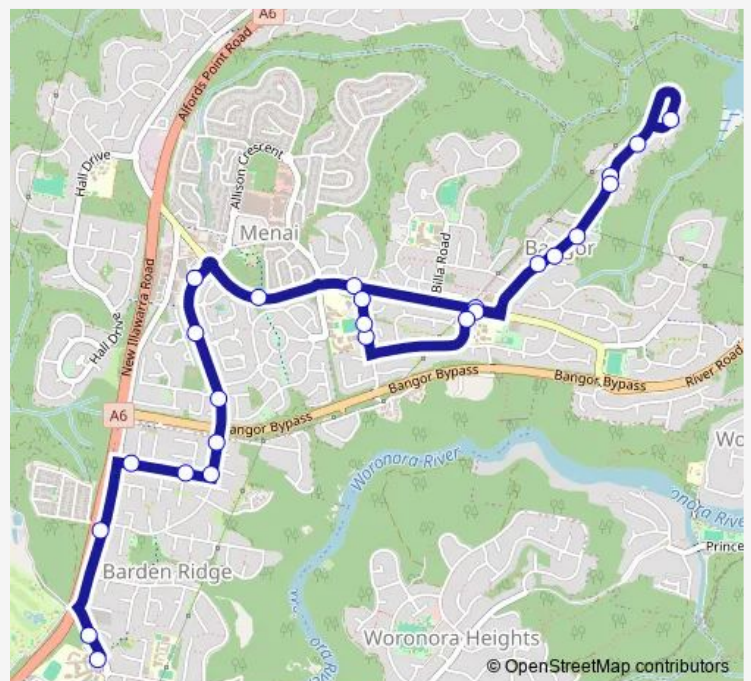

School Bus S070 Lucas Heights Community School to Menai HS via Bangor

[Go to website](#)

Direction

Lucas Heights Community School — Holy Family Primary School, Anzac Rd

25 stops

[Open route schedule](#)

- Lucas Heights Community School
- Old Illawarra Rd Opp Driscoll Pl
- Old Illawarra Rd Opp Australia Rd
- Marsden Rd At Darwin Pl
- Marsden Rd Opp Bella Pl
- Australia Rd At Marsden Rd
- Australia Rd At Barden Rd
- Carter Rd At Bishop Rd
- Carter Rd At Nicolson Cct
- Menai Central Shopping Plaza, Carter Rd
- Parc Menai Footbridge N, Menai Rd
- Menai Rd Opp Aquinas Catholic College
- Menai Rd Opp Dandarbong Av
- Yala Rd At Tagudi Pl
- Yala Rd At Terranora Pl
- Yala Rd Before Tycannah Pl
- Yala Rd Before Tongarra Cl
- Yala Rd At Tulukera Pl
- Yala Rd At Turi Cl
- Yala Rd Opp Torumba Cl

Route schedule

Lucas Heights Community School — Holy Family Primary School, Anzac Rd

Monday	15:05
Tuesday	15:05
Wednesday	15:05
Thursday	15:05
Friday	15:05
Saturday	—
Sunday	—

Route info

Direction: Lucas Heights Community School

Stops: 25

Trip Duration: 0 hour 19 min

S070 — Lucas Heights Community School to Menai HS via Bangor **BusMaps**

Menai Rd At Dandarbong Av

Bangor Public School, Dandarbong Av

Aquinas College, Anzac Rd

Aquinas College, Anzac Rd

Holy Family Primary School, Anzac Rd

S070 School Bus time schedules and route maps are available in an offline PDF at busmaps.com. Use the busmaps.com website to see live bus times, train schedule or subway schedule, and step-by-step directions for all public transit in Liverpool