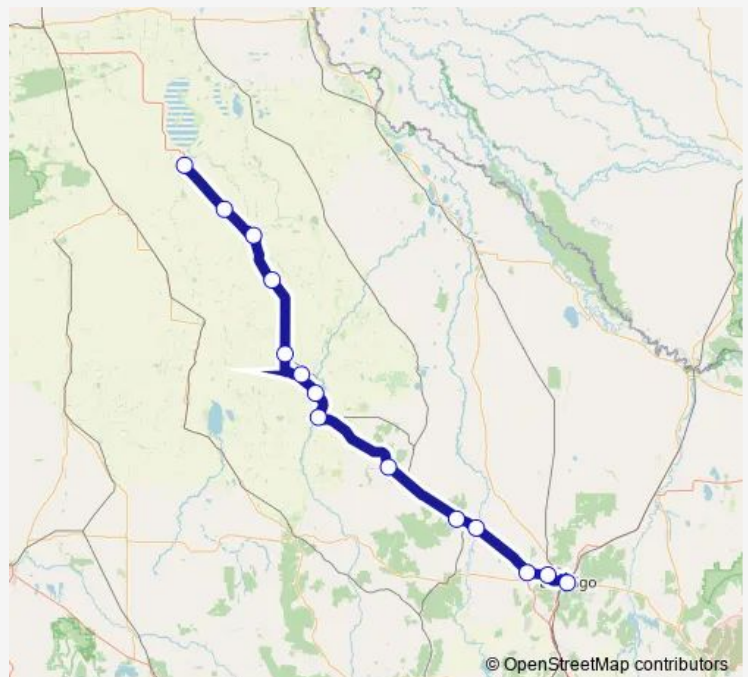

Route schedule

Bendigo Station/Railway Pl (Bendigo) —
Newsagency/Best St (Sea Lake)

Monday	—
Tuesday	—
Wednesday	20:31
Thursday	—
Friday	20:31
Saturday	—
Sunday	—

Route info

Direction: Bendigo Station/Railway Pl (Bendigo)

Stops: 13

Trip Duration: 3 hour 5 min

Direction

Bendigo Station/Railway Pl (Bendigo) —
Newsagency/Best St (Sea Lake)

14 stops

[Open route schedule](#)

Bendigo Station/Railway Pl (Bendigo)

Maiden Gully Rd/Calder Hwy (Maiden Gully)