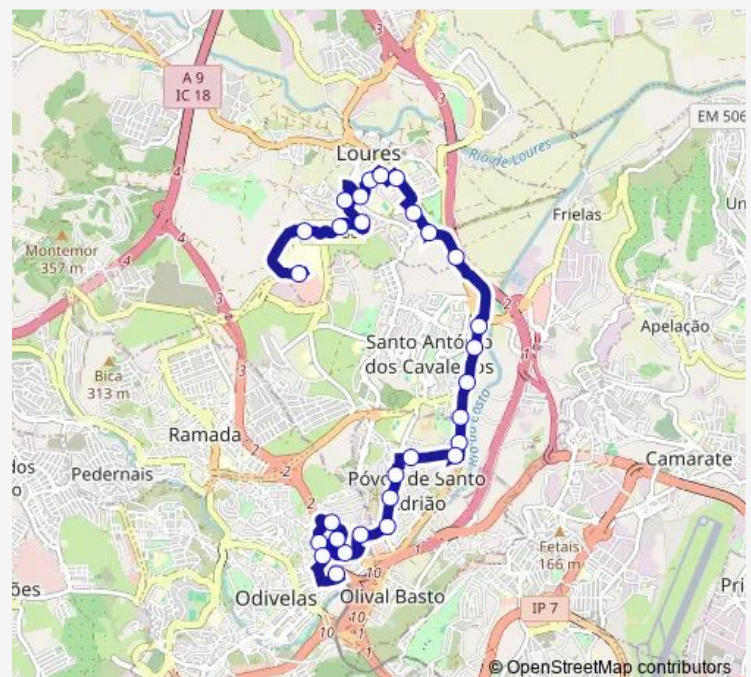

Monday 16:45

Tuesday 16:45

Wednesday 16:45

Thursday 16:45

Friday 16:45

Saturday —

Sunday —

Route info

Direction: Qta Casal da Pipa (C Comercial)

Stops: 29

Trip Duration: 0 hour 30 min

2521 — Loures (C.C. Continente) - Odivelas (Metro)

R M Craveiro Lopes (Cemitério)

R Norberto Oliveira 102

R Álvaro Campos 15 (B Codivel)