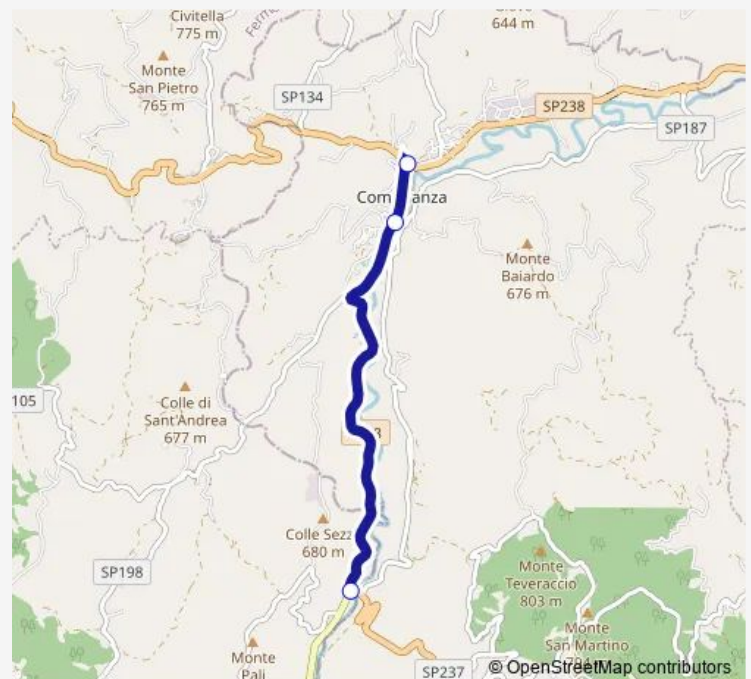

Bus Comunanza-Ponte Aso

[Go to website](#)**Direction**

Comunanza - VIA Roma — Ponte Aso

3 stops

[Open route schedule](#)

Comunanza - VIA Roma

Comunanza - Conad

Ponte Aso

Route schedule

Comunanza - VIA Roma — Ponte Aso

| | |
|-----------|-------|
| Monday | 14:10 |
| Tuesday | 14:10 |
| Wednesday | 14:10 |
| Thursday | 14:10 |
| Friday | 14:10 |
| Saturday | 14:10 |
| Sunday | — |

Route info

Direction: Comunanza - VIA Roma

Stops: 3

Trip Duration: 0 hour 5 min

Comunanza-Ponte Aso

BusMaps

Bus time schedules and route maps are available in an offline PDF at busmaps.com. Use the busmaps.com website to see live bus times, train schedule or subway schedule, and step-by-step directions for all public transit in Comunanza