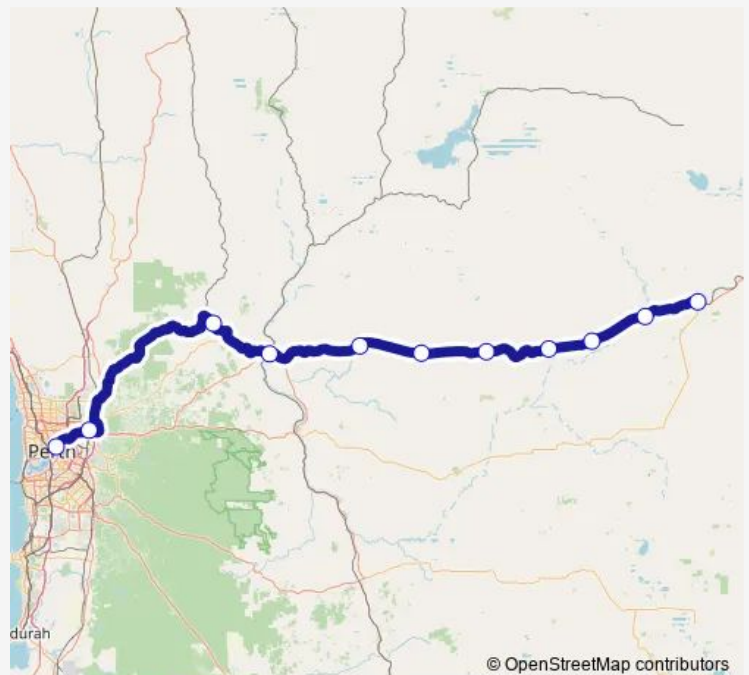

Rail Merredinlink[Go to website](#)**Direction**

East Perth Stn Transwa East Perth — Merredin Stn Transwa Merredin

11 stops

[Open route schedule](#)

East Perth Stn Transwa East Perth

Midland Stn Transwa Midland

Friday 08:45

Saturday —

Sunday —

Route info

Direction: East Perth Stn Transwa East Perth

Stops: 11

Trip Duration: 3 hour 25 min

Direction

Merredin Stn Transwa Merredin — East Perth Stn Transwa East Perth

11 stops

[Open route schedule](#)

Merredin Stn Transwa Merredin

Hines Hill Stn Transwa Hines Hill

Doodlakine Stn Transwa Doodlakine

Kellerberrin Stn Transwa Kellerberrin