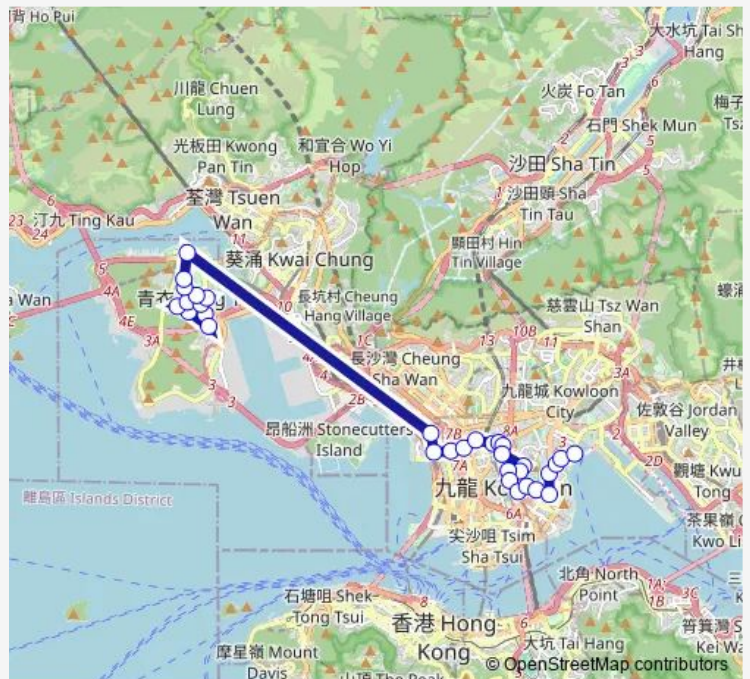

[Kmb+Ctb] Fung Shue WO Sports Centre/
Fung Shue WO Sports Centre, Fung Shue WO Road[[Kmb] Fung Shue WO Sports Centre][Lwb] Fung Shue WO Sports Centre

Route schedule

[Kmb] Cheung Ching BUS Terminus — [Kmb+Ctb] Kowloon City Ferry BUS Terminus/
Kowloon City Ferry Pier[[Kmb] Kowloon City Ferry BUS Terminus

Route info

Direction: [Kmb] Cheung Ching BUS Terminus

Stops: 32

Trip Duration: 1 hour 11 min

241x — Tsing YI (Cheung Ching Estate) - Kowloon City Ferry **BusMaps**

[Kmb+Ctb] Tsing YI BBI - Cheung ON BUS Terminus/
Cheung ON Estate[[Kmb] Tsing YI BBI - Cheung ON BUS Terminus][Lwb] Tsing YI BBI - Cheung ON BUS Terminus