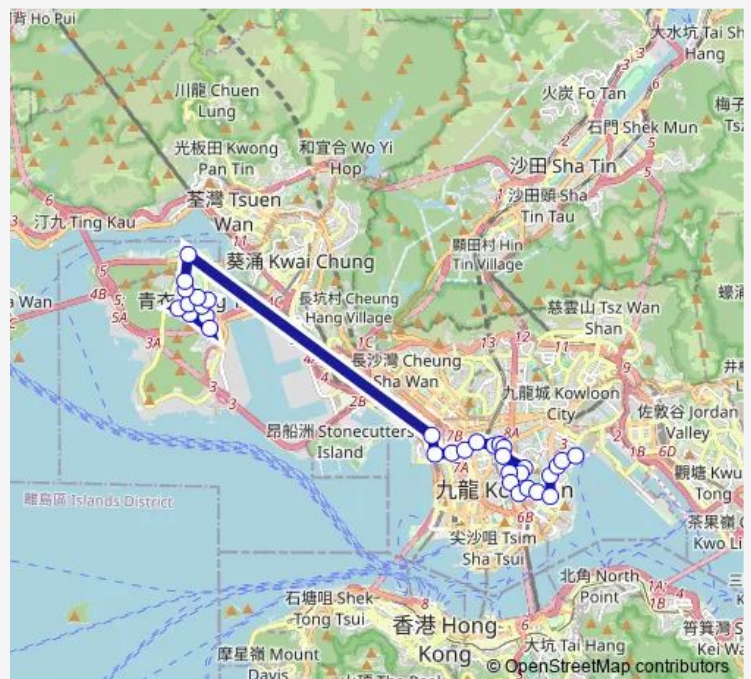

**Route schedule**

[Kmb] Cheung Ching BUS Terminus — [Kmb+Ctb] Kowloon City Ferry BUS Terminus/<Br>Kowloon City Ferry Pier[[Kmb] Kowloon City Ferry BUS Terminus

Monday	05:20-22:55
Tuesday	05:20-22:55
Wednesday	05:20-22:55
Thursday	05:20-22:55
Friday	05:20-22:55
Saturday	05:20-23:30
Sunday	05:20-23:30

**Route info**

Direction: [Kmb] Cheung Ching BUS Terminus

Stops: 32

Trip Duration: 1 hour 11 min

241X — Tsing YI (Cheung Ching Estate) - Kowloon City Ferry **BusMaps**

[Kmb+Ctb] Tsing YI BBI - Cheung ON BUS Terminus/<Br>Cheung ON Estate[[Kmb] Tsing YI BBI - Cheung ON BUS Terminus][Lwb] Tsing YI BBI - Cheung ON BUS Terminus