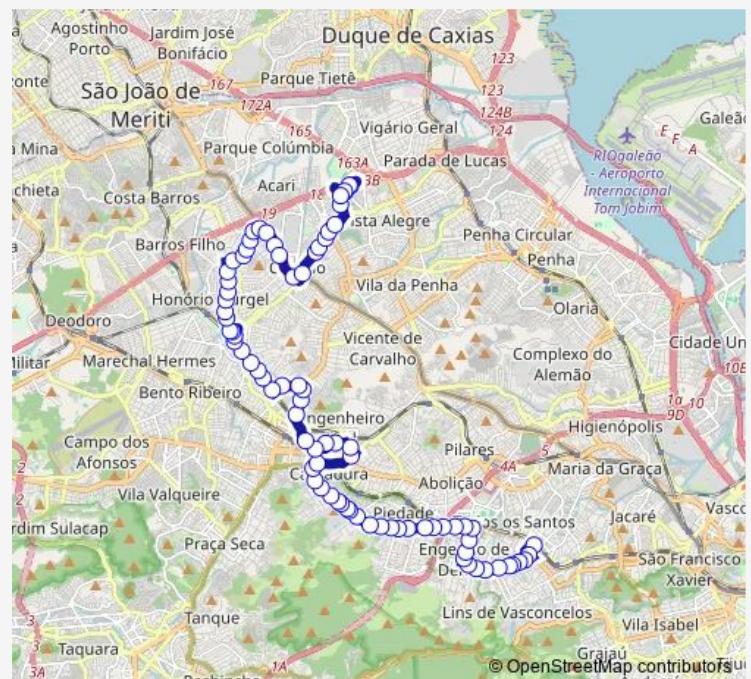

### Route schedule

Ponto Final: Irajá : André Filho — Terminal Arquiteto Gel-ton Paciello da Motta : Plat. A

Monday 00:00

Tuesday 00:00

Wednesday 00:00

Thursday 00:00

Friday 00:00

Saturday 00:00

### Route info

Direction: Ponto Final: Irajá : André Filho

Stops: 78

Trip Duration: 1 hour 22 min

685 — Irajá - Méier

Jones Rocha

Praça das Esmeraldas

Vila Operária Diamantes