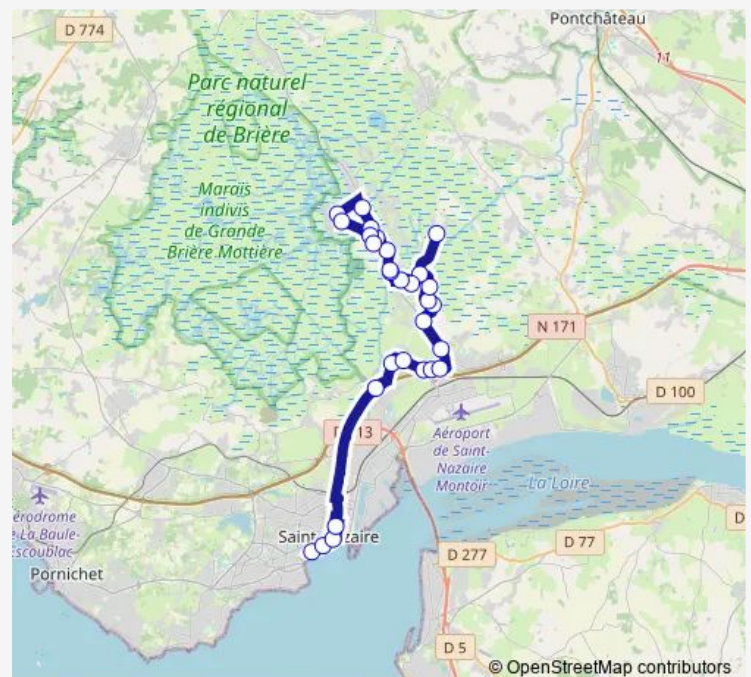

### Route schedule

Saint-Louis — La Rinais

Monday —

Tuesday —

Wednesday 12:43

Thursday —

Friday —

Saturday —

### Route info

Direction: Saint-Louis

Stops: 29

Trip Duration: 0 hour 53 min

685 — SCO 685

Le Pintré

Aignac

La Clairvaux