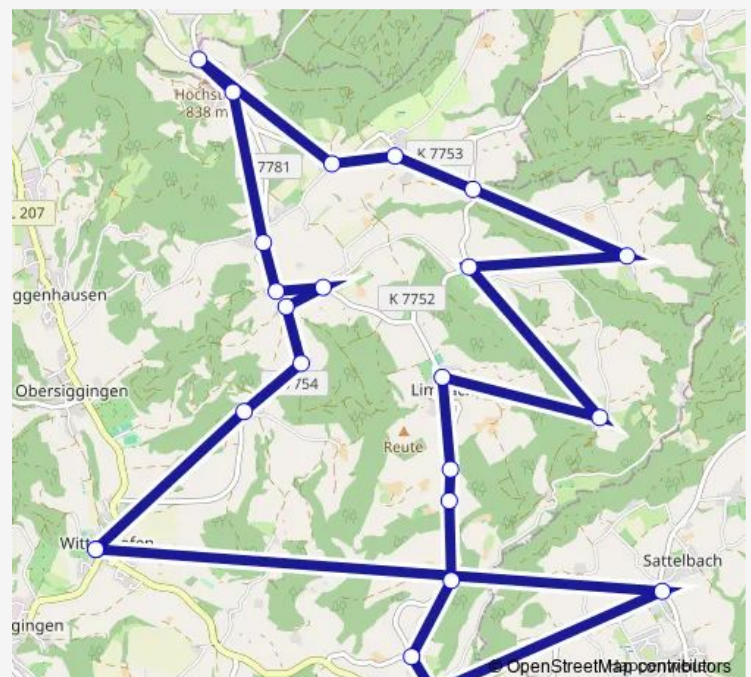

Thursday 08:59-16:59

Friday 08:59-16:59

Saturday 08:59-16:59

Sunday 08:59-16:59

Route info

Direction: Degg.tal Wittenhofen, Schulhof

Stops: 13

Trip Duration: 0 hour 16 min

685

Direction

Degg.tal Wittenhofen, Schulhof — Degg.tal Wittenhofen, Schulhof

23 stops

[Open route schedule](#)

Degg.tal Wittenhofen, Schulhof

Horgenzell Sattelbach

Deggenhausertal Schönemühle

Thursday —

Friday —

Saturday 09:36-17:36

Sunday 09:36-17:36

Route info

Direction: D.tal Grünwangen, Ortsmitte

Stops: 13

Trip Duration: 0 hour 6 min

Sunday 09:57-17:57

Route info

Direction: Deggenhausen, Gewerbegebiet

Stops: 4

Trip Duration: 0 hour 8 min

685 Bus time schedules and route maps are available in an offline PDF at busmaps.com. Use the busmaps.com website to see live bus times, train schedule or subway schedule, and step-by-step directions for all public transit in Ravensburg