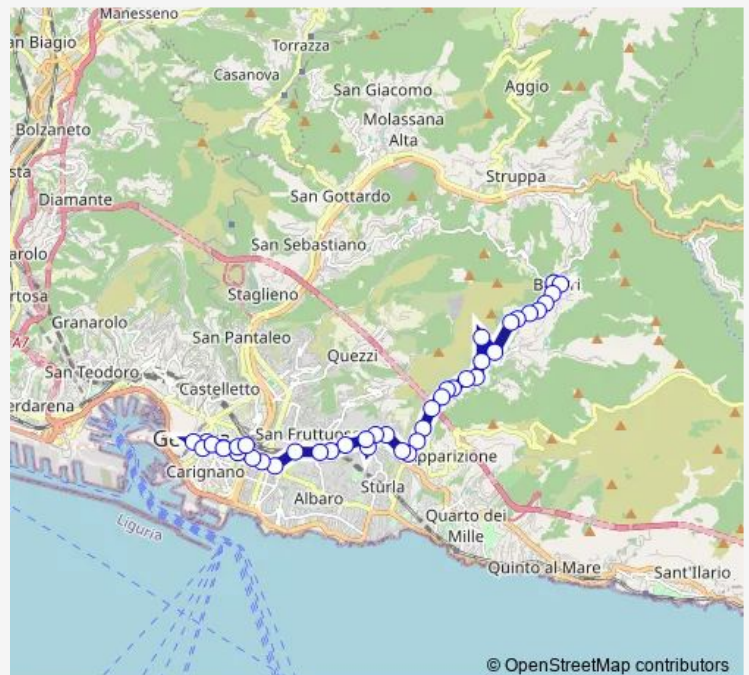

Posalunga 1/Scuola

Posalunga 2/Timavo

Borgoratti 1/SAN Rocco

Route schedule

Bavari/Chiesa — Brignole FS/Capolinea

Monday	20:10-01:00 ⁺¹
Tuesday	20:10-01:00 ⁺¹
Wednesday	20:10-01:00 ⁺¹
Thursday	20:10-01:00 ⁺¹
Friday	20:10-01:00 ⁺¹
Saturday	20:10-01:00 ⁺¹
Sunday	20:30-01:00 ⁺¹

Route info

Direction: Bavari/Chiesa

Stops: 41

Trip Duration: 0 hour 37 min

685 — P.za S.Giorgio di Bavari - Borgoratti - Via Dante

Borgoratti 2/Sapeto

Lagustena/Mosso

SAN Martino/Puggia

Stops: 34

Trip Duration: 0 hour 28 min

SAN Giorgio 4/

SAN Giorgio 5/Sella

SAN Giorgio 6/Pianata

SAN Giorgio 7/Oroboni

SAN Giorgio 8/Madonna

SAN Giorgio 9/Sottorocca