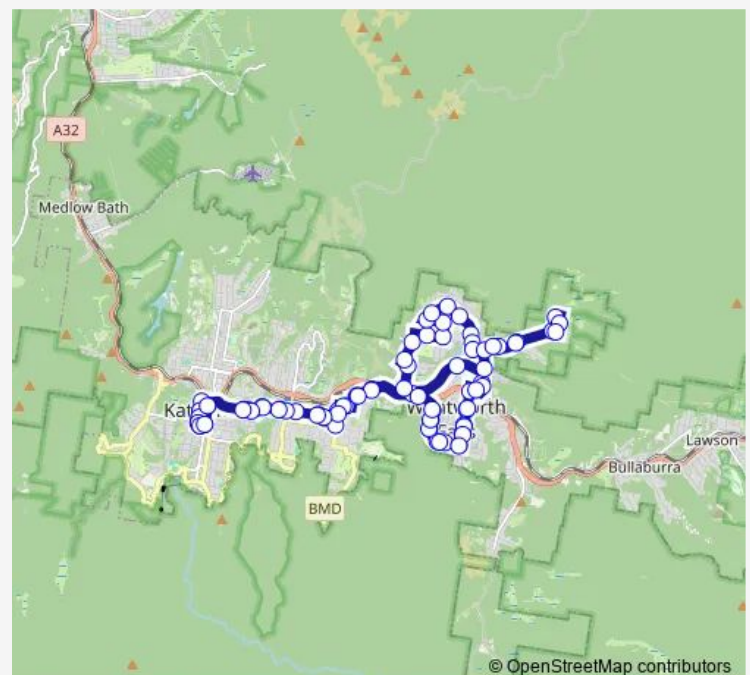

### Route schedule

Valley Rd At Armstrong St — Katoomba High School, Martin St

Monday 07:25

Tuesday 07:25

Wednesday 07:25

Thursday 07:25

Friday 07:25

Saturday —

### Route info

Direction: Valley Rd At Armstrong St

Stops: 70

Trip Duration: 1 hour 2 min

685 — Katoomba to North Wentworth Falls (Loop Service)

Blaxland Rd Opp Pauline Av

Blaxland Rd At Tarella Rd

Blaxland Rd At Toulon Av