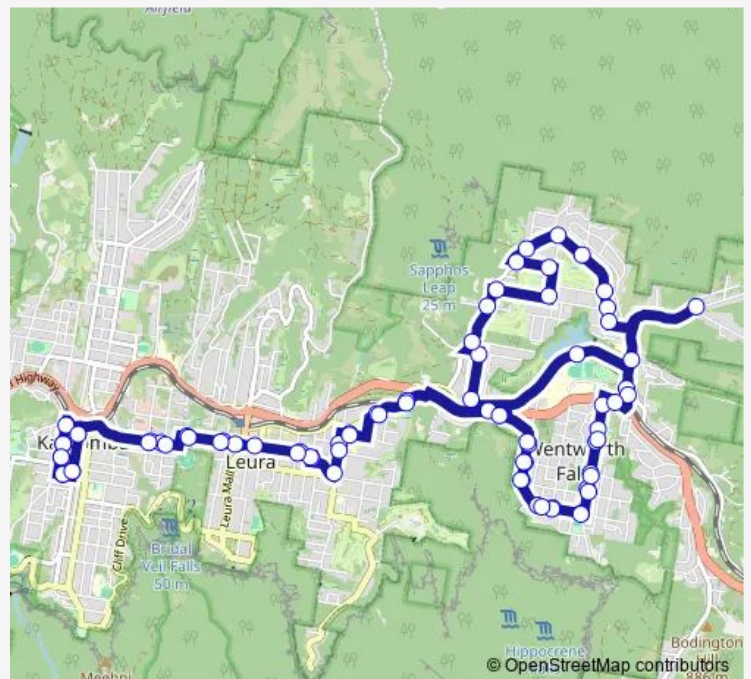

Bus 685 Katoomba to North Wentworth Falls (Loop Service)

[Go to website](#)

Direction

Parke St After College Lane — Parke St After College Lane

71 stops

[Open route schedule](#)

- Parke St After College Lane
- Parke St After Pryor Pl
- Waratah St Af Parke St
- Katoomba St Af Waratah St
- Katoomba St Before Bathurst Rd
- Blue Mountains City Council, Great Western Hwy
- Great Western Hwy At Orient St
- Blue Mountains Hospital, Great Western Hwy
- Great Western Hwy At East View Av
- Great Western Hwy Off Ramp At Leura Mall
- Leura Station, Railway Pde
- Railway Pde Opp Hartley Esp
- Railway Pde Opp The Church Of Lds
- Scott Av At Gladstone Rd
- Scott Av Opp Herbert St
- Scott Av Opp 77
- Great Western Hwy Opp West St
- Valley Rd At Armstrong St
- Valley Rd At Parkes St
- Valley Rd At Backhouse St
- Fletcher St At Valley Rd

Route schedule

Parke St After College Lane — Parke St After College Lane

Monday	12:08
Tuesday	12:08
Wednesday	12:08
Thursday	12:08
Friday	12:08
Saturday	—
Sunday	—

Route info

Direction: Parke St After College Lane

Stops: 71

Trip Duration: 1 hour 5 min

685 — Katoomba to North Wentworth Falls (Loop Service)