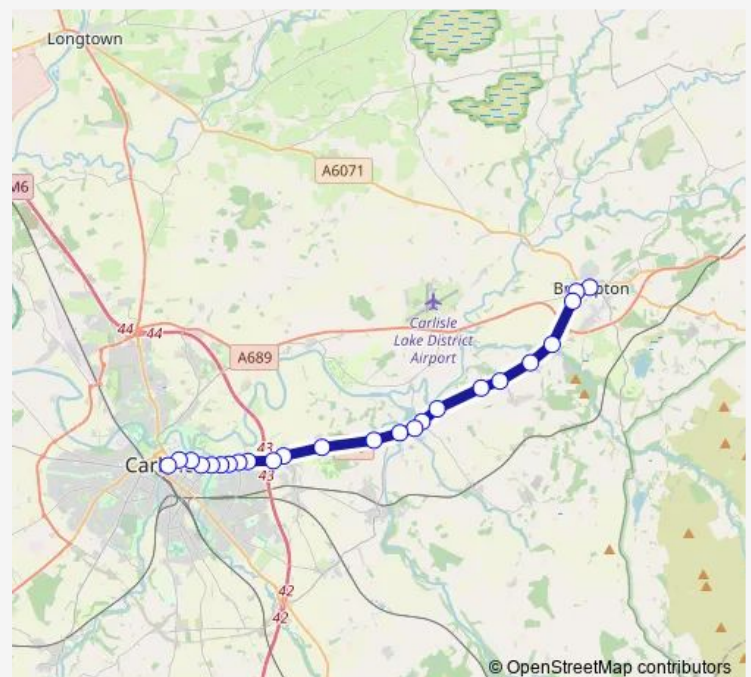

Lakeland Gate Hotel

Brunton Park Football Ground

Brunton Avenue

Route schedule

Cranstons — Bus Station (Ca)

Monday 05:26-17:33

Tuesday 05:26-17:33

Wednesday 05:26-17:33

Thursday 05:26-17:33

Friday 05:26-23:23

Saturday 06:26-23:23

Sunday 09:35-19:35

Route info

Direction: Cranstons

Stops: 24

Trip Duration: 0 hour 21 min

685 — Carlisle - Brampton

Richard Rose Central Academy

Abberley House

Bus Station (Ca)

Direction

Bus Station (Ca) — Shoulder of Mutton

26 stops

[Open route schedule](#)