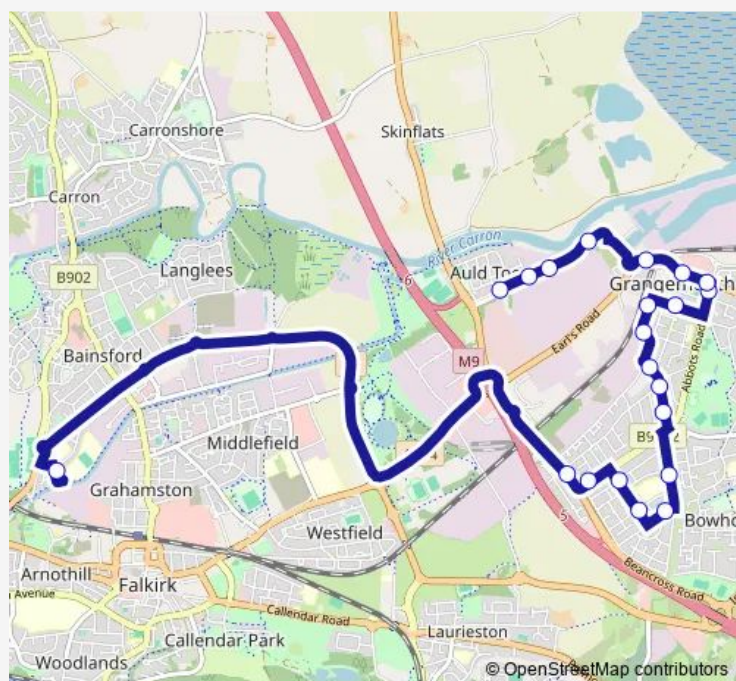

### Route schedule

Grangemouth Old Town — St Mungo's High School

Monday 08:15

Tuesday 08:15

Wednesday 08:15

Thursday 08:15

Friday 08:15

Saturday —

### Route info

Direction: Grangemouth Old Town

Stops: 20

Trip Duration: 0 hour 25 min

685

**Direction**

St Mungo's High School — Grangemouth Old Town

21 stops