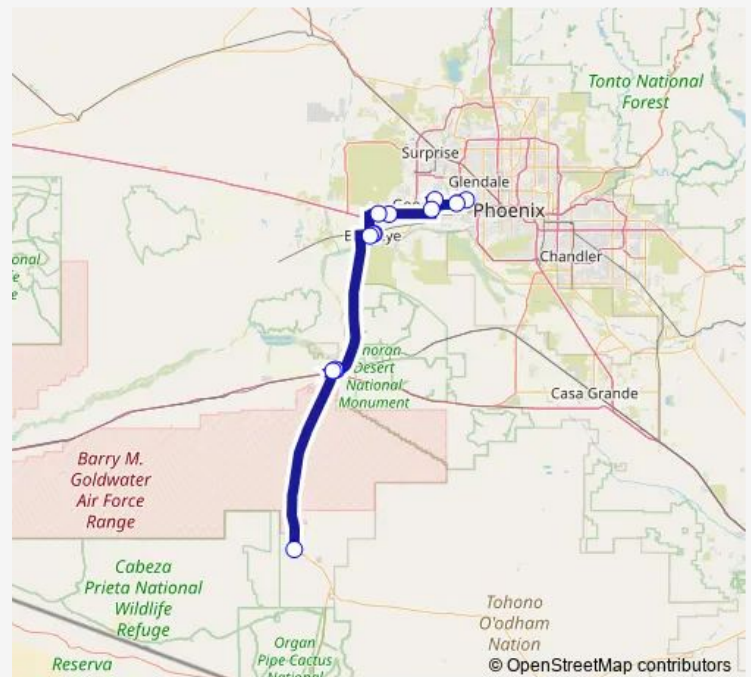

Euclid Av & Hunt St

Pima St & 623 West

2nd Av & 5th St

Route schedule

Desert Sky Tc — 2nd Av & 5th St

Monday 05:15-19:00

Tuesday 05:15-19:00

Wednesday 05:15-19:00

Thursday 05:15-19:00

Friday 05:15-19:00

Saturday 11:00-15:00

Sunday —

Route info

Direction: Desert Sky Tc

Stops: 13

Trip Duration: 3 hour 47 min

■ 685 — Ajo/Gila Bend

Direction

2nd Av & 5th St — Desert Sky Tc

13 stops

[Open route schedule](#)

2nd Av & 5th St

Pima St & 623 West

Euclid Av & Hunt St

95th Av & Palm Ln

Desert Sky Tc

Route schedule

2nd Av & 5th St — Desert Sky Tc

Monday	01:48-14:19
Tuesday	01:48-14:19
Wednesday	01:48-14:19
Thursday	01:48-14:19
Friday	01:48-14:19
Saturday	06:56-10:56
Sunday	—