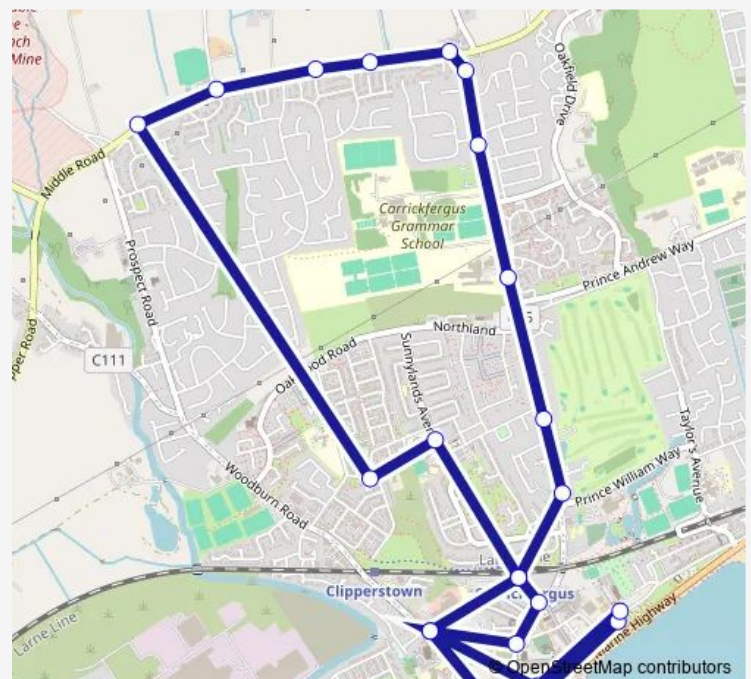

Sandringham Avenue

Berkeley Road

Milebush Corner

Milebush Cottages

Oakland Park

Carrickfergus Academy Senior Campus

Golf Club

Prince William Way

Thursday 08:35

Friday 08:35

Saturday —

Sunday —

Route info

Direction: Joymount

Stops: 23

Trip Duration: 0 hour 30 min

365c — Carrickfergus Town Service

BusMaps

Carrickfergus Castle

Joymount

Direction

Joymount — Joymount

23 stops

[Open route schedule](#)