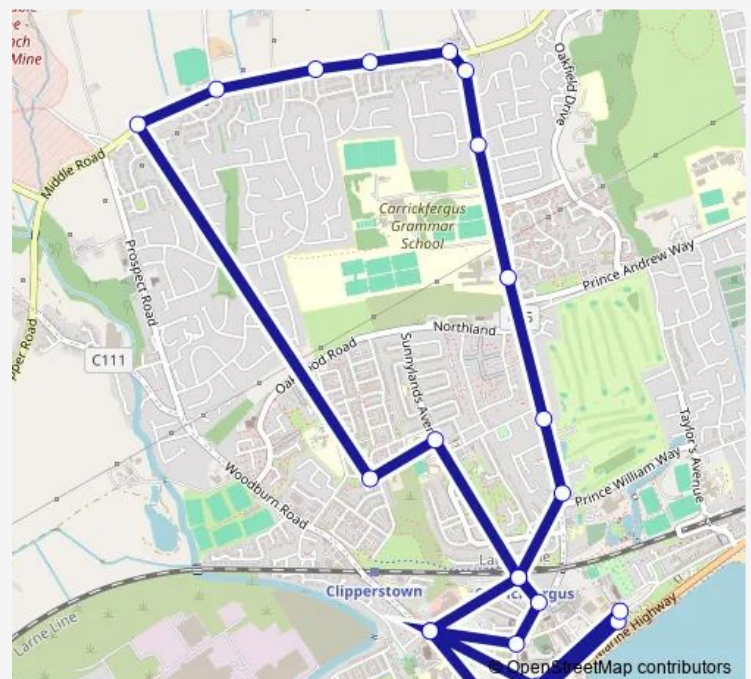

Bus 365c Carrickfergus Town Service

[Go to website](#)

Direction

Joymount — Joymount

23 stops

[Open route schedule](#)

Joymount

Carrickfergus Castle

Tesco Superstore

Irish Gate

Victoria Street

Carrickfergus Train Station [bus stop]

Sunnylands Roundabout

Sandes Court

Hillview

Meadow Hill

Sandringham Avenue

Berkeley Road

Milebush Corner

Milebush Cottages

Oakland Park

Carrickfergus Academy Senior Campus

Golf Club

Prince William Way

Carrickfergus Train Station [bus stop]

Tesco Superstore

Davys Street

Route schedule

Joymount — Joymount

Monday 08:35

Tuesday 08:35

Wednesday 08:35

Thursday 08:35

Friday 08:35

Saturday —

Sunday —

Route info

Direction: Joymount

Stops: 23

Trip Duration: 0 hour 30 min

365c — Carrickfergus Town Service

BusMaps