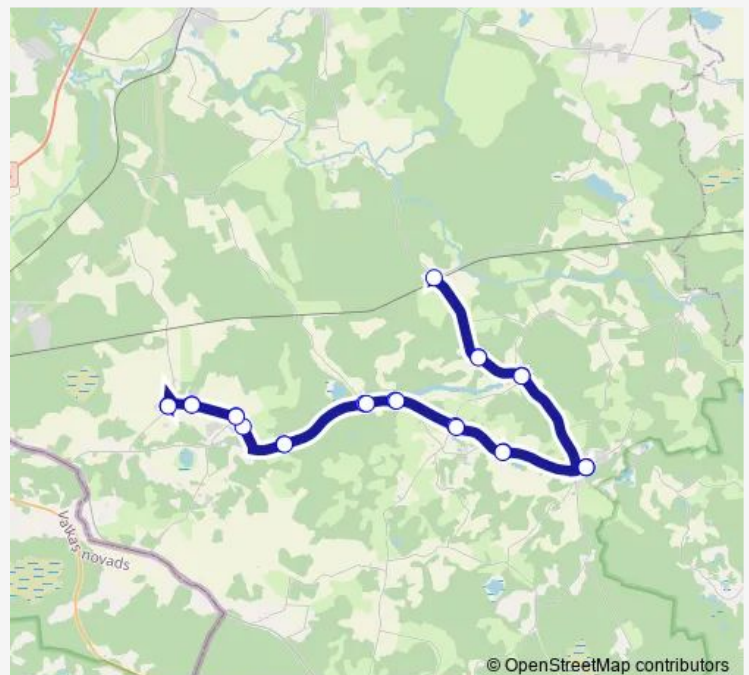

Thursday 19:15

Friday 19:15

Saturday 19:15

Sunday —

Route info

Direction: Lüllemäe

Stops: 25

Trip Duration: 0 hour 45 min

© OpenStreetMap contributors

36N — Nõudeliin/Lüllemäe-Väheru-Kaagjärve-Lüllemäe

Pikkjärve

Karula rist

Kassi

Lüllemäe

36N Bus time schedules and route maps are available in an offline PDF at busmaps.com. Use the busmaps.com website to see live bus times, train schedule or subway schedule, and step-by-step directions for all public transit in Valga