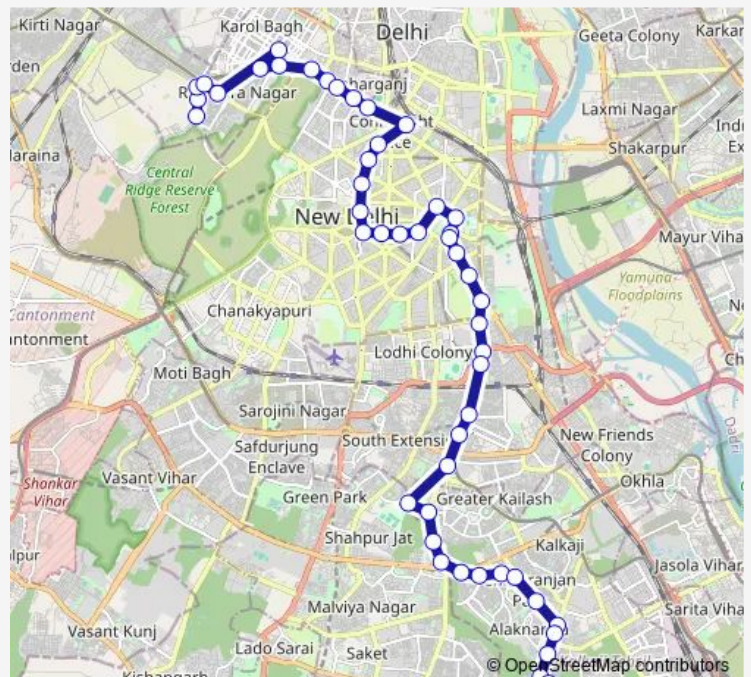

### Route schedule

R Block Rajendra Nagar — hamdarad nagar

Monday 04:30-22:15

Tuesday 04:30-22:15

Wednesday 04:30-22:15

Thursday 04:30-22:15

Friday 04:30-22:15

Saturday 04:30-22:15

### Route info

Direction: R Block Rajendra Nagar

Stops: 50

Trip Duration: 1 hour 47 min

■ 490up

BusMaps

Akbar Road

Baroda House