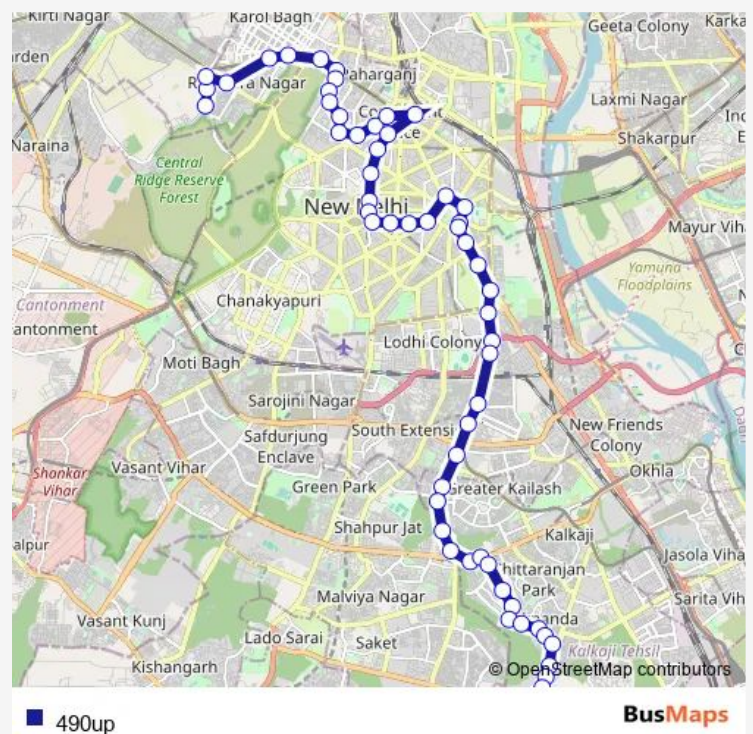

Thursday 09:50-21:45

Friday 09:50-21:45

Saturday 09:50-21:45

Sunday 09:50-21:45

Route info

Direction: R Block Rajendra Nagar

Stops: 57

Trip Duration: 1 hour 44 min