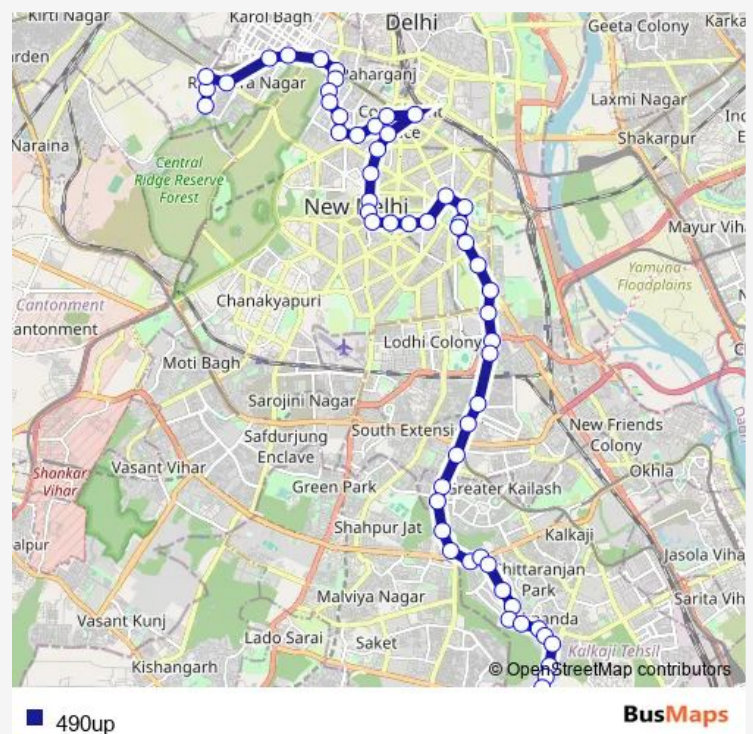

Bus 490up

[Go to website](#)

Direction

R Block Rajendra Nagar — Hamdard Nagar / Sangam Vihar

57 stops

[Open route schedule](#)

R Block Rajendra Nagar

N.P.L Colony

East Patel Nagar

Shankar Road

Karol Bagh Metro Station

Pusa Road Petrol Pump Sadhu Vaswani Marg

Meghdoot Bhawan

Panchkuian Road Banwari Lal Hospital

Balmiki Mandir Marg

PS Mandir Marg

Gole Market

Gole Market (Bhai Veer Singh Marg)

Gole Market (Sahitya Sadan)

Gurudwara Bangla Sahib

Hanuman Mandir / Shivaji Stadium

Shivaji Stadium Terminal

Super Bazar

Palika Kendra

P S Parliament / Jantar Mantar

Aakashwani Bhawan

Krishi Bhawan / Rail Bhawan Metro Station

Route schedule

R Block Rajendra Nagar — Hamdard Nagar / Sangam Vihar

Monday 09:50-21:45

Tuesday 09:50-21:45

Wednesday 09:50-21:45

Thursday 09:50-21:45

Friday 09:50-21:45

Saturday 09:50-21:45

Sunday 09:50-21:45

Route info

Direction: R Block Rajendra Nagar

Stops: 57

Trip Duration: 1 hour 44 min