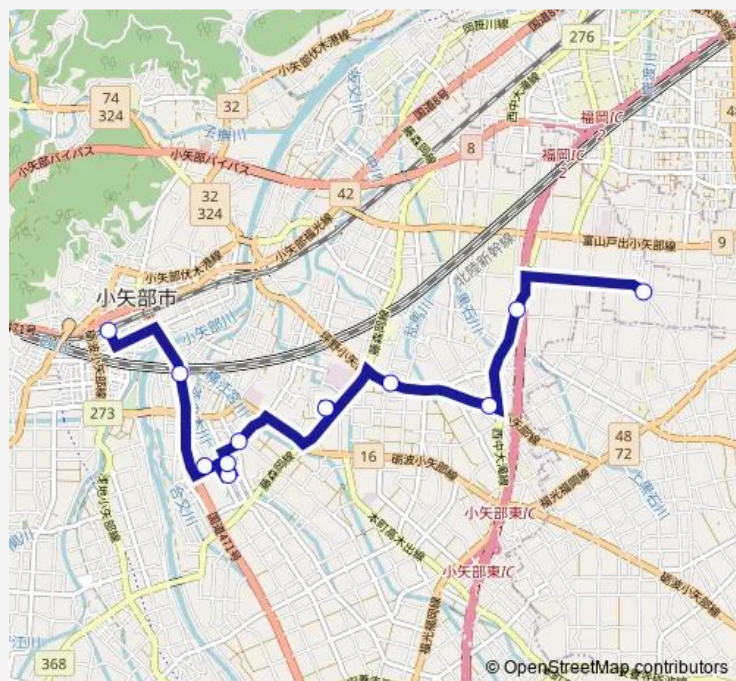

Direction

石動駅南口 — 七社

11 stops

[Open route schedule](#)

石動駅南口

茄子島

保健福祉センター

花水木前

石動駅南口 — 七社

Monday 07:50

Tuesday 07:50

Wednesday 07:50

Thursday 07:50

Friday 07:50

Saturday —

Sunday —

Route info

Direction: 石動駅南口

Stops: 11

Trip Duration: 0 hour 21 min

Direction

七社 — 石動駅南口

12 stops

[Open route schedule](#)

Saturday —

Sunday —

Route info

Direction: 石動駅南口

Stops: 12

Trip Duration: 0 hour 24 min

正得線 Bus time schedules and route maps are available in an offline PDF at busmaps.com. Use the busmaps.com website to see live bus times, train schedule or subway schedule, and step-by-step directions for all public transit in Oyabe