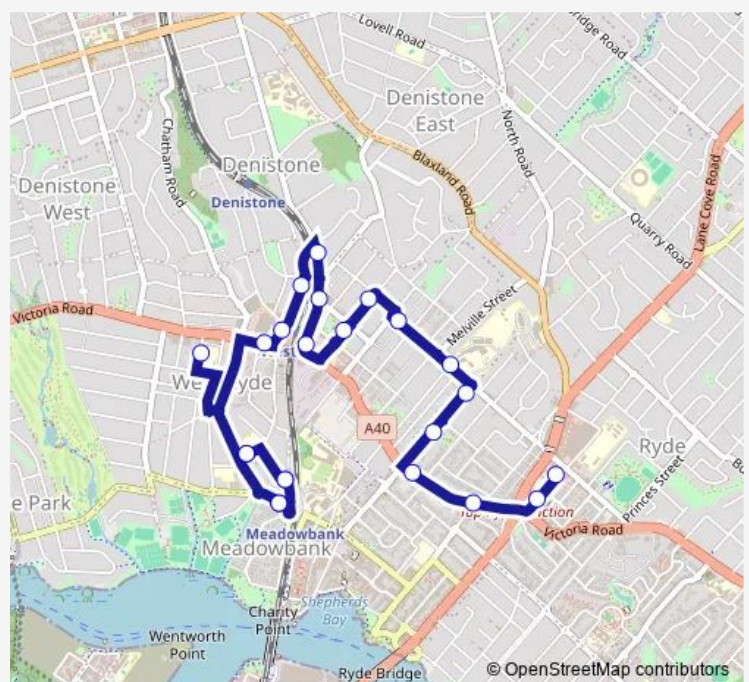

West Pde Opp West Ryde Station

West Pde Before Miriam Rd

Ryedale Rd After Marlow Av

Ryde Eastwood Leagues Club, Ryedale Rd

Ryedale Rd Opp West Ryde Station

Anzac Park, Anzac Av

Anzac Av Before Orchard St

Parkes St After Hermitage Rd

Tafe Northern Sydney, Parkes St

Bowden St After Parkes St

Bowden St After Sewell St

Victoria Rd After Bowden St

Victoria Rd Opp Ryde Police Station

Route schedule

West Ryde Public School, Endeavour St — Top Ryde Shops, Church St

Monday	15:15
Tuesday	15:15
Wednesday	15:15
Thursday	15:15
Friday	15:15
Saturday	—
Sunday	—

Route info

Direction: West Ryde Public School, Endeavour St

Stops: 23

Trip Duration: 0 hour 37 min

620w — West Ryde Primary to Ryde Shops

Monday 08:11

Tuesday 08:11

Wednesday 08:11

Thursday 08:11

Friday 08:11

Saturday —

Sunday —

Route info