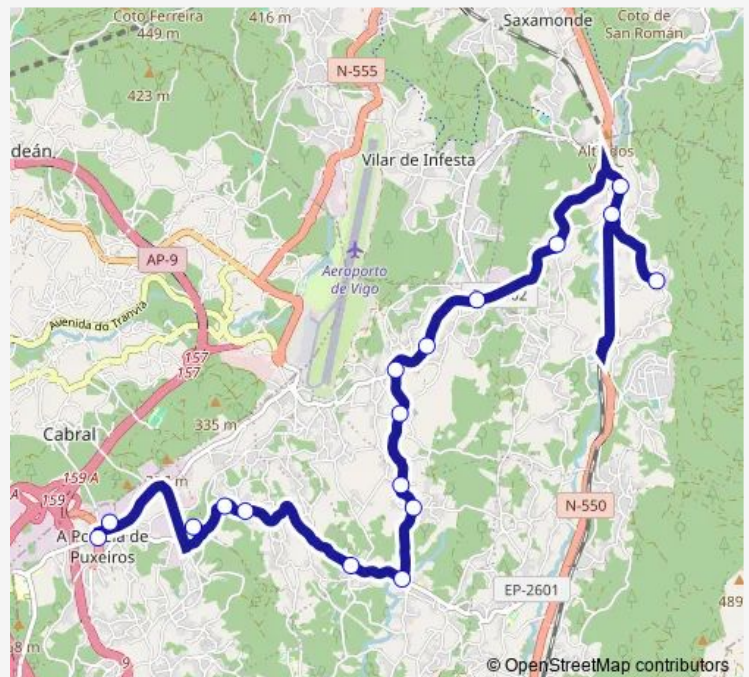

Route info

Direction: Puxeiros

Stops: 17

Trip Duration: 0 hour 30 min

XG621028 — Puxeiros-O Pombal

Direction

O Pombal — Puxeiros

17 stops