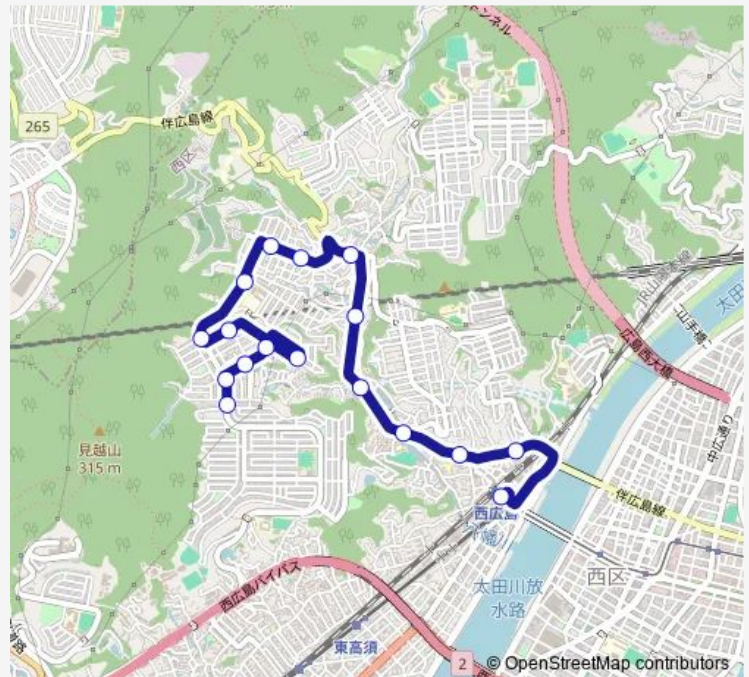

西広島駅 — もみじが丘南

Monday 10:31-17:42

Tuesday 10:31-17:42

Wednesday 10:31-17:42

Thursday 10:31-17:42

Friday 10:31-17:42

Saturday 10:31-18:31

Sunday 10:31-18:31

Route info

Direction: 西広島駅

Stops: 17

Trip Duration: 0 hour 19 min

■ 11-19 共立ハイツ線

11-19 共立ハイツ線 Bus time schedules and route maps are available in an offline PDF at busmaps.com. Use the busmaps.com website to see live bus times, train schedule or subway schedule, and step-by-step directions for all public transit in Hiroshima