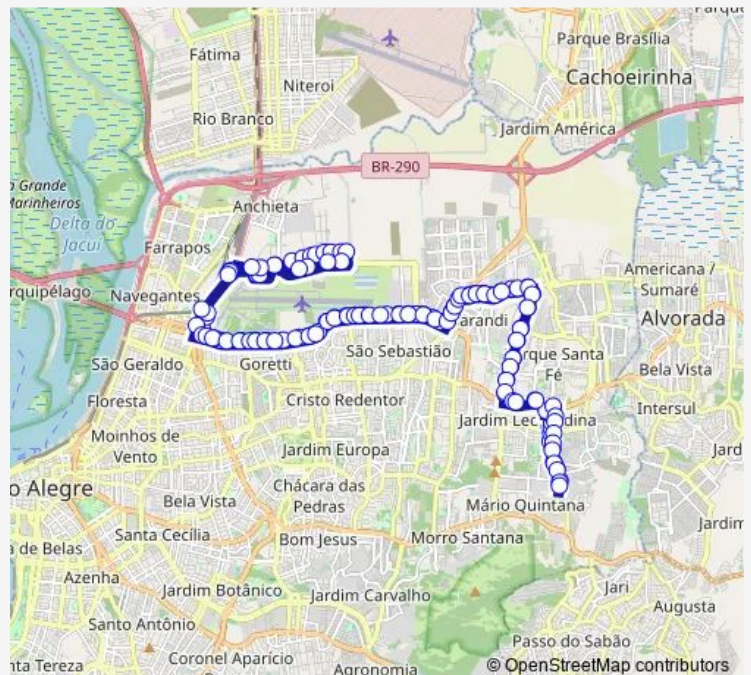

Plinio Kroeff 1755

Route schedule

Fumaca AL 1145 — Fumaca DF 997

Monday 05:00-23:00

Tuesday 05:00-23:00

Wednesday 05:00-23:00

Thursday 05:00-23:00

Friday 05:00-23:00

Saturday 06:00-20:45

Sunday 06:45-20:45

Route info

Direction: Fumaca AL 1145

Stops: 140

Trip Duration: 1 hour 20 min

B02 — Leopoldina / Aeroporto / Industrias

Plinio Kroeff DF 2040