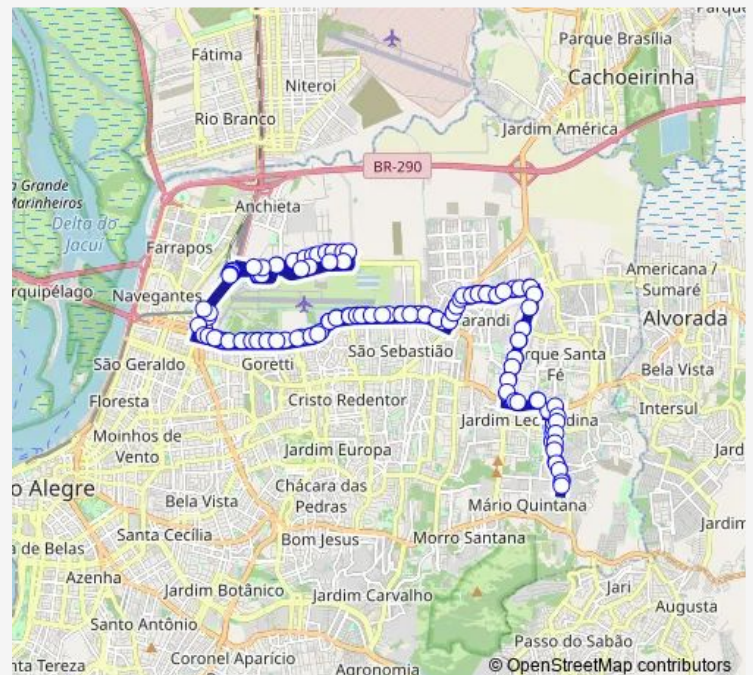

Plinio Kroeff DF 2040

Route schedule

Fumaca AL 1145 — Fumaca DF 997

Monday 05:00-23:00

Tuesday 05:00-23:00

Wednesday 05:00-23:00

Thursday 05:00-23:00

Friday 05:00-23:00

Saturday 06:00-20:45

Sunday 06:45-20:45

Route info

Direction: Fumaca AL 1145

Stops: 137

Trip Duration: 1 hour 20 min

B02 — Leopoldina / Aeroporto / Industrias

Francisco Silveira Bitencourt 1450