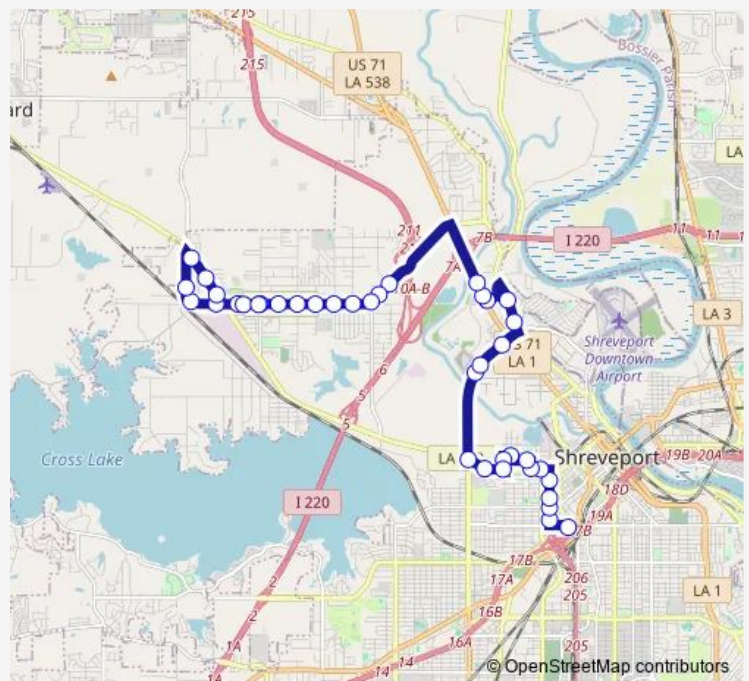

### Direction

Sportran Intermodal Terminal — Dr. Martin Luther King Dr. & David Raines

39 stops

[Open route schedule](#)

Sportran Intermodal Terminal

Allen Ave & Weinstock St (Outbound)

Allen Ave & Milam St (Outbound)

### Route schedule

Sportran Intermodal Terminal — Dr. Martin Luther King Dr. & David Raines

Monday	17:45-00:15 <sup>+1</sup>
Tuesday	17:45-00:15 <sup>+1</sup>
Wednesday	17:45-00:15 <sup>+1</sup>
Thursday	17:45-00:15 <sup>+1</sup>
Friday	17:45-00:15 <sup>+1</sup>
Saturday	17:45-00:15 <sup>+1</sup>
Sunday	08:00-16:20

### Route info

Direction: Sportran Intermodal Terminal

Stops: 39

Trip Duration: 0 hour 33 min

Alt 106 — Alt 106 - N. Market/Mlk

Dr. Martin Luther King Dr & Montana (Outbound)

Dr. Martin Luther King Dr. & Willis St (Outbound)

## Route info

Direction: Dr. Martin Luther King Dr. & David Raines

Stops: 30

Trip Duration: 0 hour 26 min

Ford St & Allen Ave (Inbound)

Allen Ave & Garden St (Inbound)

Allen Ave & Abbie St (Inbound)

Allen Ave & Milam St (Inbound)