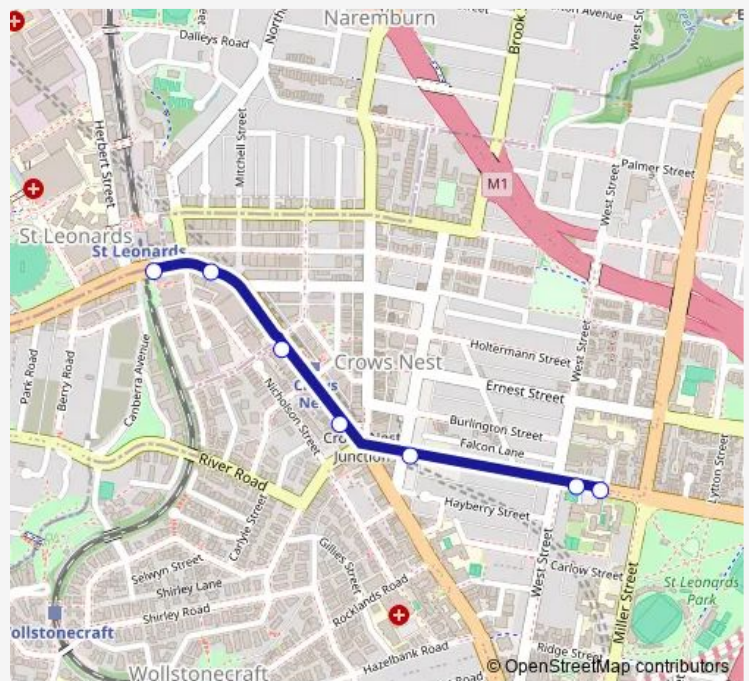

School Bus 656w North Sydney Boys High to St. Leonards Station

[Go to website](#)

Direction

Anzac Park Public School, Anzac Av — St Leonards Station, Pacific Hwy, Stand C

9 stops

[Open route schedule](#)

Anzac Park Public School, Anzac Av

Miller St Before Ernest St

Ernest St After Miller St

North Sydney Boys High, Falcon St

North Sydney Boys High School, Falcon St

Falcon St At Alexander St

Pacific Hwy After Shirley Rd

Pacific Hwy Before Christie St

St Leonards Station, Pacific Hwy, Stand C

Route schedule

Anzac Park Public School, Anzac Av — St Leonards Station, Pacific Hwy, Stand C

Monday	15:13
Tuesday	15:13
Wednesday	15:13
Thursday	15:13
Friday	15:13
Saturday	—
Sunday	—

Route info

Direction: Anzac Park Public School, Anzac Av

Stops: 9

Trip Duration: 0 hour 12 min

Direction

North Sydney Boys High, Falcon St — St Leonards Station, Pacific Hwy, Stand C

7 stops

[Open route schedule](#)