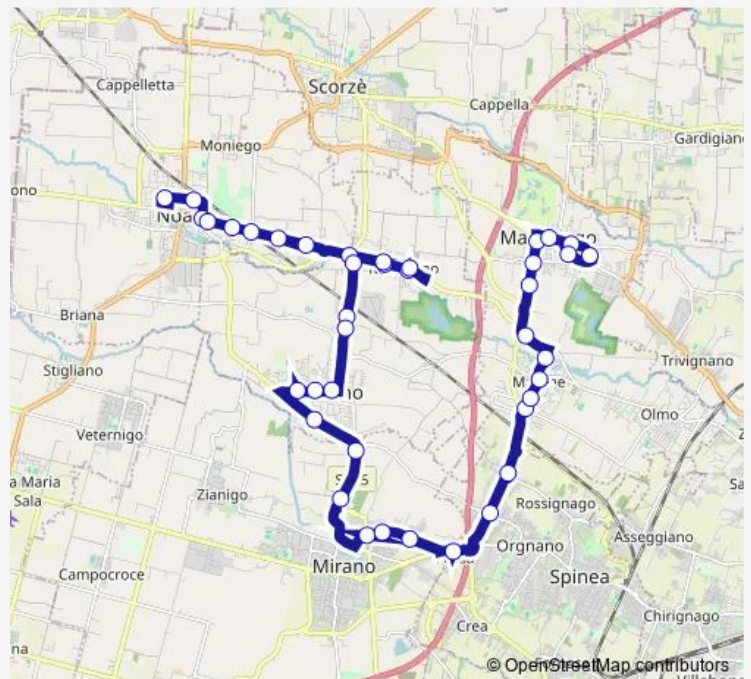

Bus HE Noale - Martellago

[Go to website](#)

Direction

Noale — Martellago

40 stops

[Open route schedule](#)

- Noale
- Noale Ospedale
- Noale Dei Novale
- Noale Ongari
- Noale Bacchiglione
- Noale Spagnolo
- Noale Livenza
- Noale Zona Industriale
- Robegano Monte Grappa
- Robegano Puccini
- Robegano Centro
- Robegano Centro
- Robegano Puccini
- Monte Grappa XXV Aprile
- Salzano Fs
- Salzano Lorenzetti
- Salzano De Gasperi
- Salzano Chiesa
- Salzano Municipio
- Salzano Cimitero
- Mirano Luneo

Route schedule

Noale — Martellago

Monday	06:10-18:10
Tuesday	06:10-18:10
Wednesday	06:10-18:10
Thursday	06:10-18:10
Friday	06:10-18:10
Saturday	06:10-18:10
Sunday	—

Route info

Direction: Noale

Stops: 40

Trip Duration: 0 hour 49 min

HE — Noale - Martellago

Mirano Boschette

Ospedale Mirano

Mirano Treviso

Mirano Carducci

Mirano Fossa

Spinea Luneo

Spinea Zigaraga

Saturday 07:07-19:07

Sunday —

Route info

Direction: Martellago

Stops: 41

Trip Duration: 0 hour 46 min

Salzano Lorenzetti

Salzano Fs