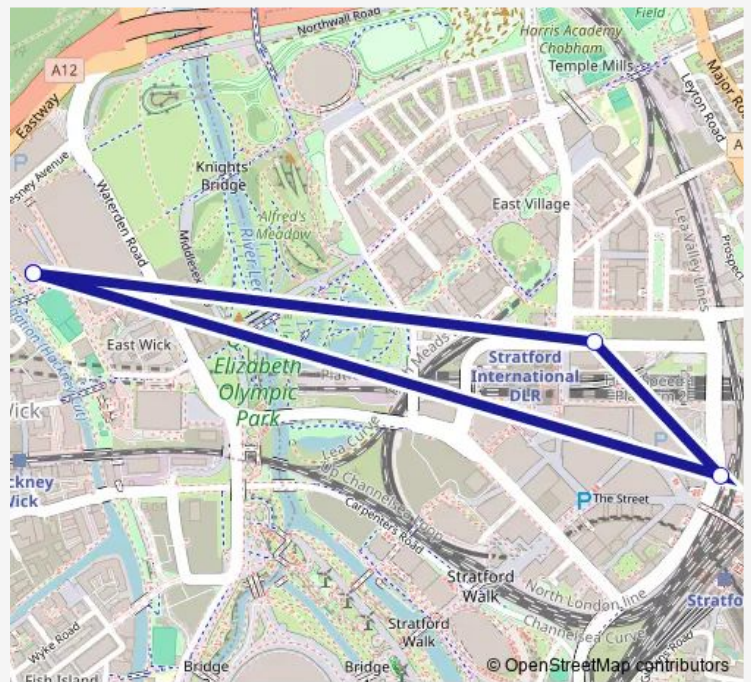

Direction

Hereeast / The Yard — Hereeast / The Yard

4 stops

[Open route schedule](#)

Hereeast / The Yard

Stratford International Station

Stratford City Bus Station

Hereeast / The Yard

Route schedule

Hereeast / The Yard — Hereeast / The Yard

Monday 07:00-21:00

Tuesday 07:00-21:00

Wednesday 07:00-21:00

Thursday 07:00-21:00

Friday 07:00-21:00

Saturday —

Sunday —

Route info

Direction: Hereeast / The Yard

Stops: 4

Trip Duration: 0 hour 12 min

■ HE

HE Bus time schedules and route maps are available in an offline PDF at busmaps.com. Use the busmaps.com website to see live bus times, train schedule or subway schedule, and step-by-step directions for all public transit in London