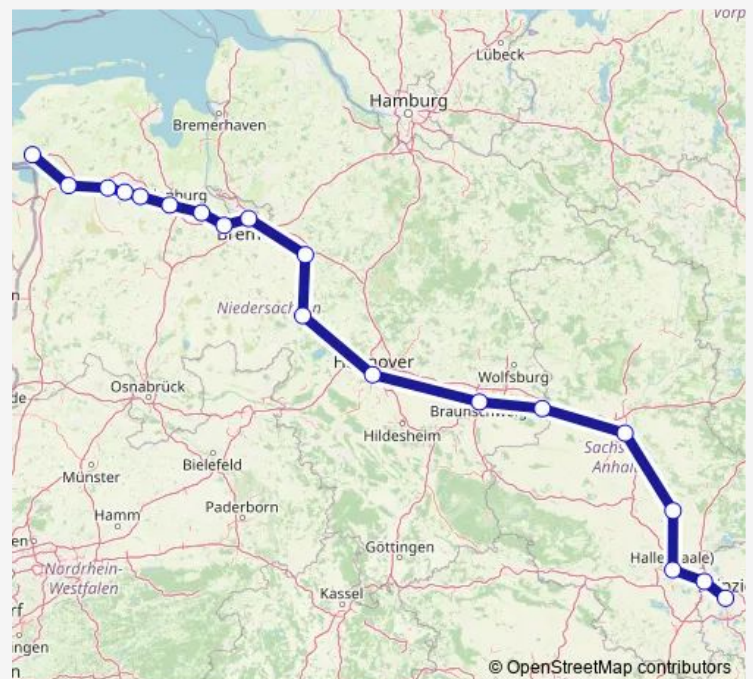

Bad Zwischenahn

Oldenburg(Oldb)

Hude

Delmenhorst

Bremen Hbf

Verden(Aller)

Nienburg(Weser)

Hannover Hbf

Braunschweig Hbf

Helmstedt

Magdeburg-Buckau

Köthen

Halle(Saale)Hbf

Leipzig/Halle Flughafen

Leipzig Hbf

Route schedule

Emden Hbf — Leipzig Hbf

Monday 04:16

Tuesday 04:16

Wednesday 04:16

Thursday 04:16

Friday 04:16

Saturday 04:41-04:16

Sunday 06:09

Route info

Direction: Emden Hbf

Stops: 19

Trip Duration: 6 hour 3 min

Direction

Bremen Hbf — Leipzig Hbf

8 stops

[Open route schedule](#)