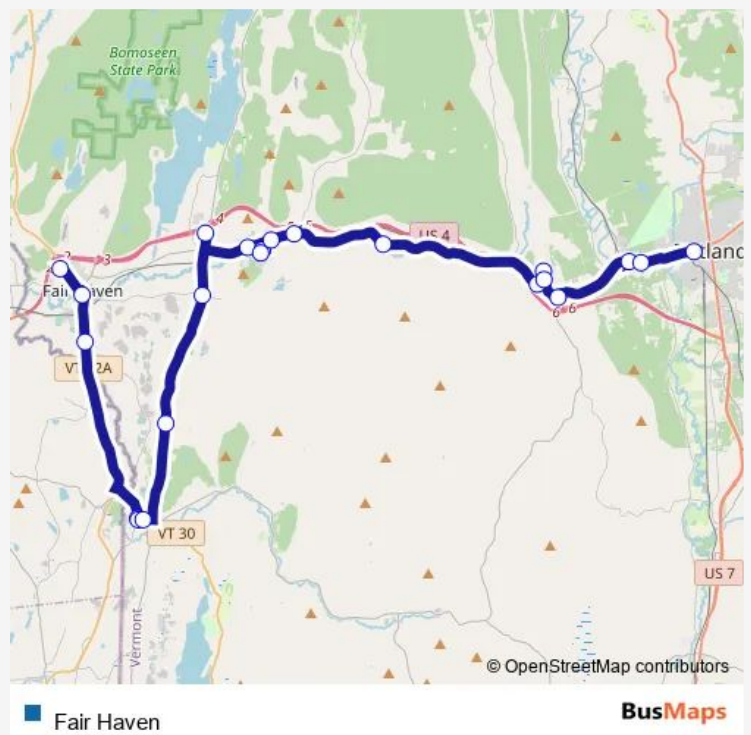

[Go to website](#)

**Direction**  
 Shaws Shopping Complex — Rutland Multi-Modal Transit Center

22 stops

[Open route schedule](#)

- Shaws Shopping Complex
- Fair Haven Park
- Skyline Corp.
- Green Mountain College
- Main St. & College St.
- Stewart's - Poultney
- Route 30 at Hannon Road
- Brown's Farm stand
- Castleton Family Health Center
- Saltis Home
- Castleton State College
- Glenbrook Gymnasium
- Castleton Village Store
- Castleton Park & Ride
- Birds Eye Road and Route 4
- Barnes St
- West Rutland Industrial Park - Call Ahead
- 132 Marble St.
- Westway Mall
- Carris Reels
- Ripley Road and Route 4 (Bennington Furniture)

### Route schedule

Shaws Shopping Complex — Rutland Multi-Modal Transit Center

Monday	06:09-18:15
Tuesday	06:09-18:15
Wednesday	06:09-18:15
Thursday	06:09-18:15
Friday	06:09-18:15
Saturday	06:09-18:15
Sunday	06:09-18:15

### Route info

Direction: Shaws Shopping Complex

Stops: 22

Trip Duration: 1 hour 5 min

**Direction**

Rutland Multi-Modal Transit Center — Shaws Shopping Complex

21 stops

[Open route schedule](#)

Rutland Multi-Modal Transit Center

Ripley Rd.

Carris Reels

Jen's Motel - Industrial Park

Westway Mall

West Rutland High School

West Rutland Industrial Park - Call Ahead

Colonial Apartments