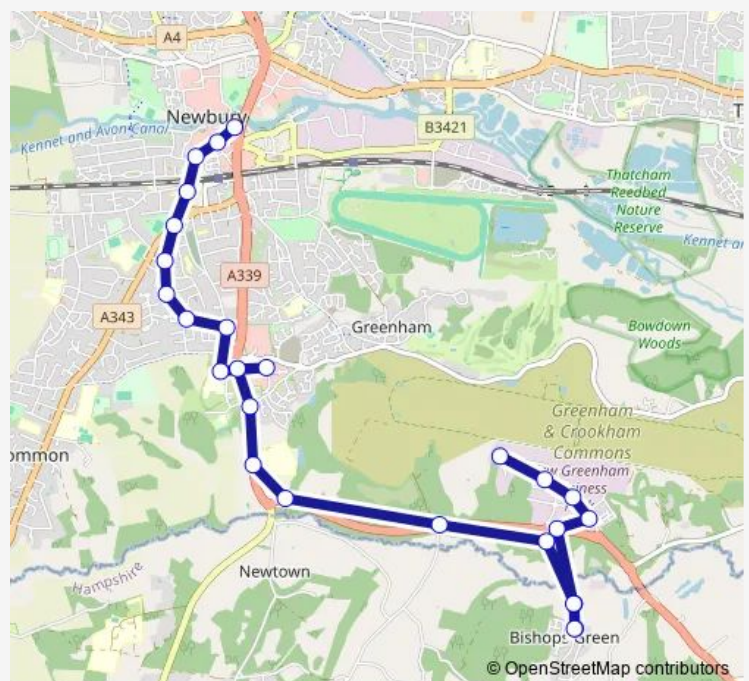

### Direction

Newbury Wharf — Venture West

26 stops

[Open route schedule](#)

- Newbury Wharf
- Cheap Street
- Market Street
- Fair Close
- Malvern Court
- Wendan Road
- Croft Road
- Chandos Road
- The Oaks
- Newbury College campus
- Tesco The Triangle
- Pinchington Lane Roundabout
- Highwood Copse Way
- St Gabriels School
- Newtown Roundabout
- Adbury turn
- Bishops Green Turn
- Four Oaks
- Ash Road
- Ash Road
- Four Oaks

### Route schedule

Newbury Wharf — Venture West

Monday	10:36-14:36
Tuesday	10:36-14:36
Wednesday	10:36-14:36
Thursday	10:36-14:36
Friday	10:36-14:36
Saturday	—
Sunday	—

### Route info

Direction: Newbury Wharf

Stops: 26

Trip Duration: 0 hour 29 min

103B — Newbury - Greenham Business Park via Chandos Road

Bishops Green Turn

First Street

Engineers Road

## Route schedule

Venture West — Newbury Wharf

Monday 10:05-14:05

Tuesday 10:05-14:05

Wednesday 10:05-14:05

Thursday 10:05-14:05

Friday 10:05-14:05

Saturday —