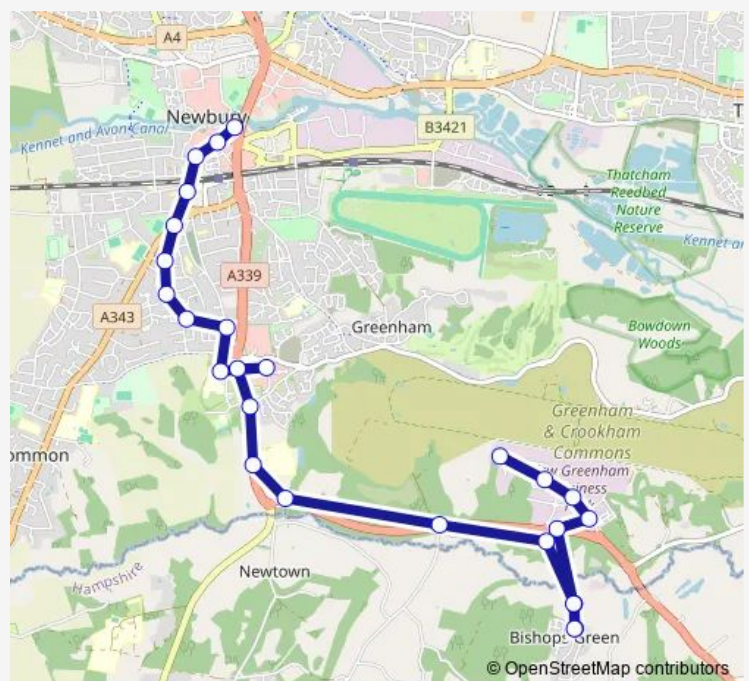

### Direction

Newbury Wharf — Venture West

26 stops

[Open route schedule](#)

- Newbury Wharf
- Cheap Street
- Market Street
- Fair Close
- Malvern Court
- Wendan Road
- Croft Road
- Chandos Road
- The Oaks
- Newbury College campus
- Tesco The Triangle
- Pinchington Lane Roundabout
- Highwood Copse Way
- St Gabriels School
- Newtown Roundabout
- Adbury turn
- Bishops Green Turn
- Four Oaks
- Ash Road
- Ash Road
- Four Oaks

### Route schedule

Newbury Wharf — Venture West

Monday	10:36-14:36
Tuesday	10:36-14:36
Wednesday	10:36-14:36
Thursday	10:36-14:36
Friday	10:36-14:36
Saturday	—
Sunday	—

### Route info

Direction: Newbury Wharf

Stops: 26

Trip Duration: 0 hour 29 min

103B — Newbury - Greenham Business Park via Chandos Road

Bishops Green Turn

First Street

Engineers Road

Watson Technology Centre

Venture West

**Direction**

Venture West — Newbury Wharf

25 stops

[Open route schedule](#)

Venture West

Watson Technology Centre