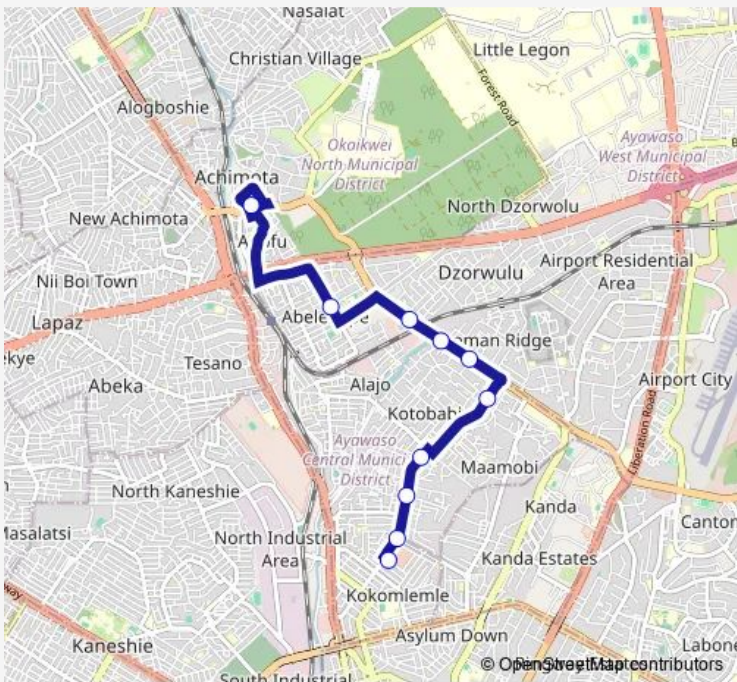

Bus 103B Mallam Attah Station to Achimota Station

[Go to website](#)

Direction
Terminal Mallam Attah Station — Terminal Achimota Station

10 stops

[Open route schedule](#)

- Terminal Mallam Attah Station
- New Town Mallam Atta Station
- New Town 37 Station
- Nkansah Gyan 103
- Pig Farm Down
- Roman Ridge
- Ebony 254
- Dzorwulu Junction
- Abelemkpe
- Terminal Achimota Station

Route schedule

Terminal Mallam Attah Station — Terminal Achimota Station

Monday	09:12
Tuesday	09:12
Wednesday	09:12
Thursday	09:12
Friday	09:12
Saturday	09:12
Sunday	09:12

Route info

Direction: Terminal Mallam Attah Station

Stops: 10

Trip Duration: 0 hour 35 min

103B — Mallam Attah Station to Achimota Station **BusMaps**

103B Bus time schedules and route maps are available in an offline PDF at busmaps.com. Use the busmaps.com website to see live bus times, train schedule or subway schedule, and step-by-step directions for all public transit in Accra