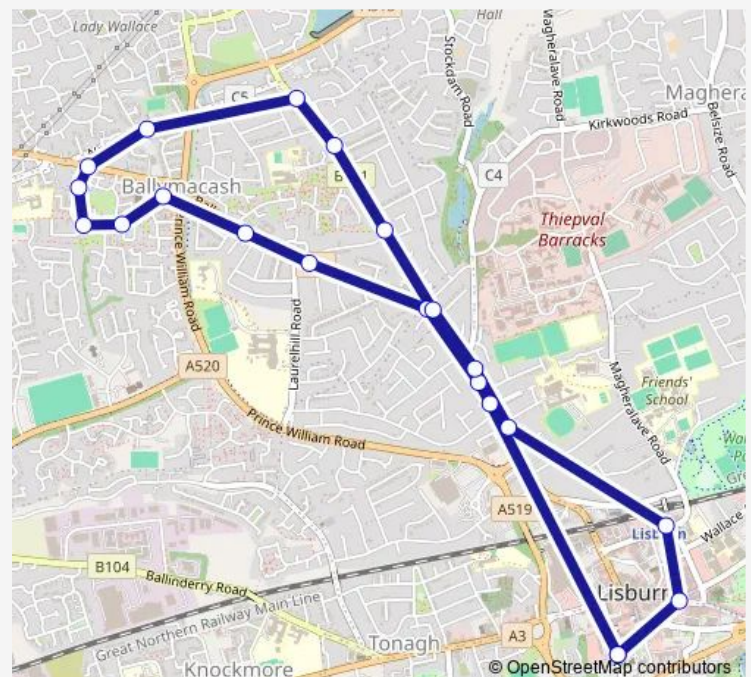

Direction

Lisburn Buscentre — Lisburn Buscentre

21 stops

[Open route schedule](#)

- Lisburn Buscentre
- Thornleigh Drive
- Lisnagarvey Drive
- Beechdene Drive
- Killowen Hospital
- Orangehall Lane
- Rathvarna Heights
- Rathvarna Park
- Rathvarna Gardens
- Rathvarna Drive
- Ballymacash Shops
- Nettlehill Road
- Pond Park Road
- Tyndale Park
- Pond Park Avenue
- Beechdene Drive
- Duncans Road
- Belleuve Drive
- Lisburn Train Station [bus stop]
- Market Square
- Lisburn Buscentre

Route schedule

Lisburn Buscentre — Lisburn Buscentre

Monday	09:35-18:15
Tuesday	09:35-18:15
Wednesday	09:35-18:15
Thursday	09:35-18:15
Friday	09:35-18:15
Saturday	—
Sunday	—

Route info

Direction: Lisburn Buscentre

Stops: 21

Trip Duration: 0 hour 25 min

103b — Lisburn Buscentre - Pond Park - Lisburn Buscentre

103b Bus time schedules and route maps are available in an offline PDF at busmaps.com. Use the busmaps.com website to see live bus times, train schedule or subway schedule, and step-by-step directions for all public transit in Lisburn