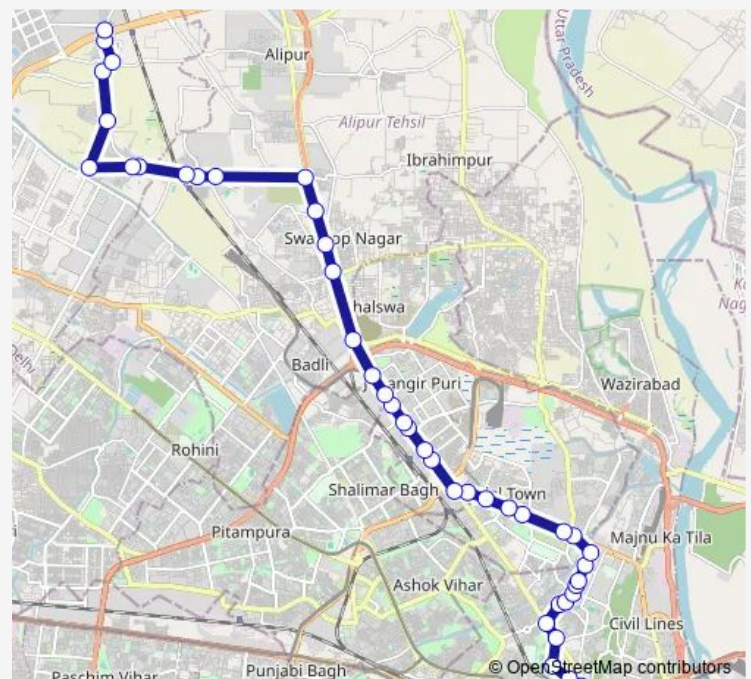

### Route schedule

Old Delhi Railway Station (T) — Holambi Kalan Terminal

Monday 06:00-18:25

Tuesday 06:00-18:25

Wednesday 06:00-18:25

Thursday 06:00-18:25

Friday 06:00-18:25

Saturday 06:00-18:25

### Route info

Direction: Old Delhi Railway Station (T)

Stops: 35

Trip Duration: 1 hour 41 min

137up

Jahangir Puri Metro Station

GTK Depot

Mukarba Chowk

## Route info

Direction: Old Delhi Railway Station (T)

Stops: 45

Trip Duration: 1 hour 42 min

Mahindra Park

Jahangir Puri GT Road

Jahangir Puri Metro Station

GTK Depot