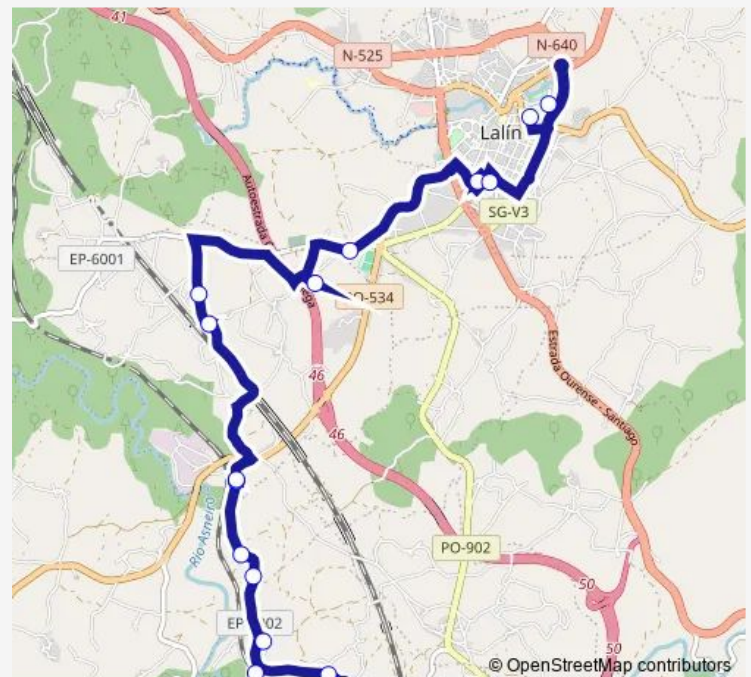

Tuesday 07:50

Wednesday 07:50

Thursday 07:50

Friday 07:50

Saturday —

Sunday —

**Route info**

Direction: Vilanova

Stops: 16

Trip Duration: 0 hour 39 min

■ Xg662010 — Ceip Xesús Golmar-Vilanova

**BusMaps**

Xg662010 Bus time schedules and route maps are available in an offline PDF at [busmaps.com](https://busmaps.com). Use the [busmaps.com](https://busmaps.com) website to see live bus times, train schedule or subway schedule, and step-by-step directions for all public transit in Lalin