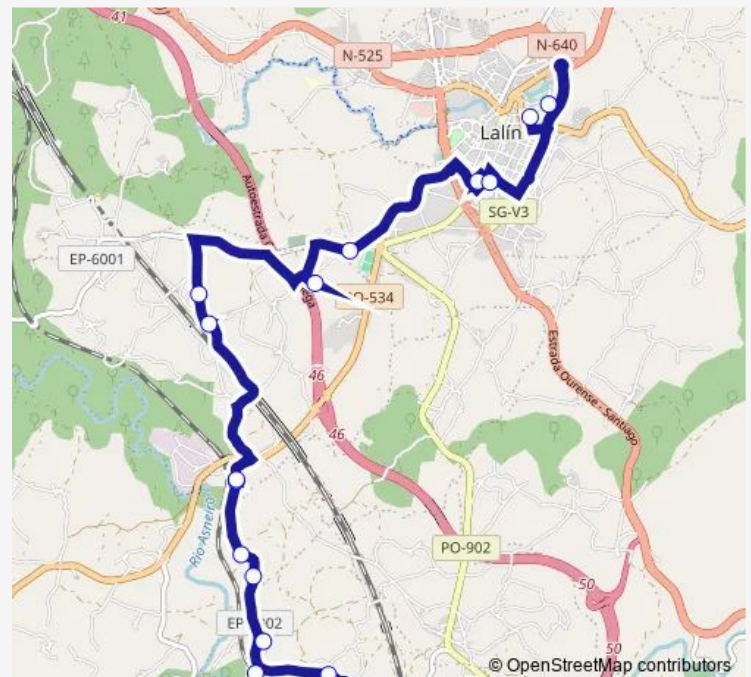

### Route schedule

Vilanova — Ceip Xesús Golmar

Monday 07:50

Tuesday 07:50

Wednesday 07:50

Thursday —

Friday 07:50

Saturday —

### Route info

Direction: Vilanova

Stops: 16

Trip Duration: 0 hour 39 min

■ XG662010 — Ceip Xesús Golmar-Vilanova

XG662010 Bus time schedules and route maps are available in an offline PDF at [busmaps.com](https://busmaps.com). Use the [busmaps.com](https://busmaps.com) website to see live bus times, train schedule or subway schedule, and step-by-step directions for all public transit in Lalin