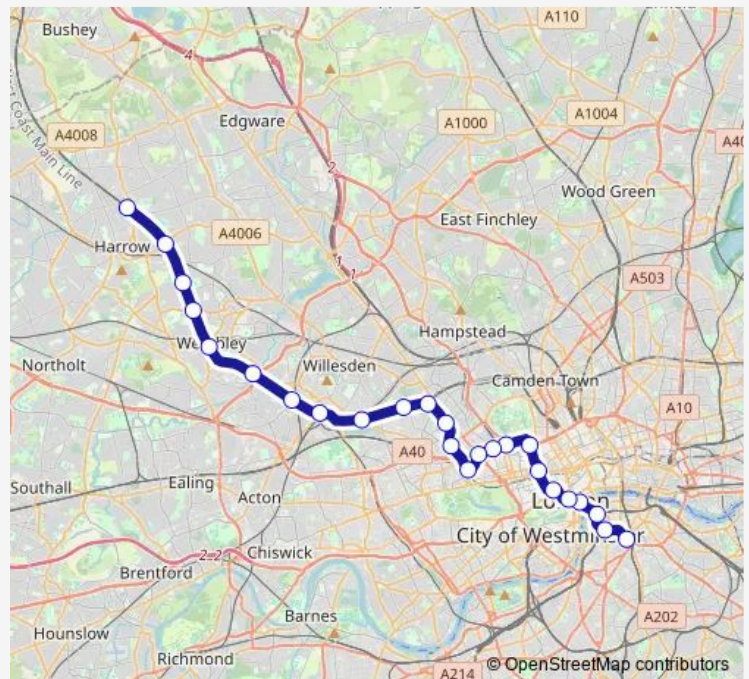

Regent's Park Underground Station

Baker Street Underground Station

Marylebone Underground Station

Edgware Road (Bakerloo) Underground Station

Paddington Underground Station

Warwick Avenue Underground Station

Maida Vale Underground Station

Kilburn Park Underground Station

Queen's Park Underground Station

Kensal Green Underground Station

Willesden Junction Underground Station

Harlesden Underground Station

Stonebridge Park Underground Station

Route schedule

Elephant & Castle Underground Station — Harrow & Wealdstone Underground Station

Monday 00:03-23:58

Tuesday 00:03-23:58

Wednesday 00:03-23:58

Thursday 00:03-23:58

Friday 00:03-23:58

Saturday 00:06-23:59

Sunday 06:59-23:37

Route info

Direction: Elephant & Castle Underground Station

Stops: 25

Trip Duration: 0 hour 48 min

Bakerloo — Elephant & Castle - Queen's Park - Harrow & Wealdstone **BusMaps**

Wembley Central Underground Station