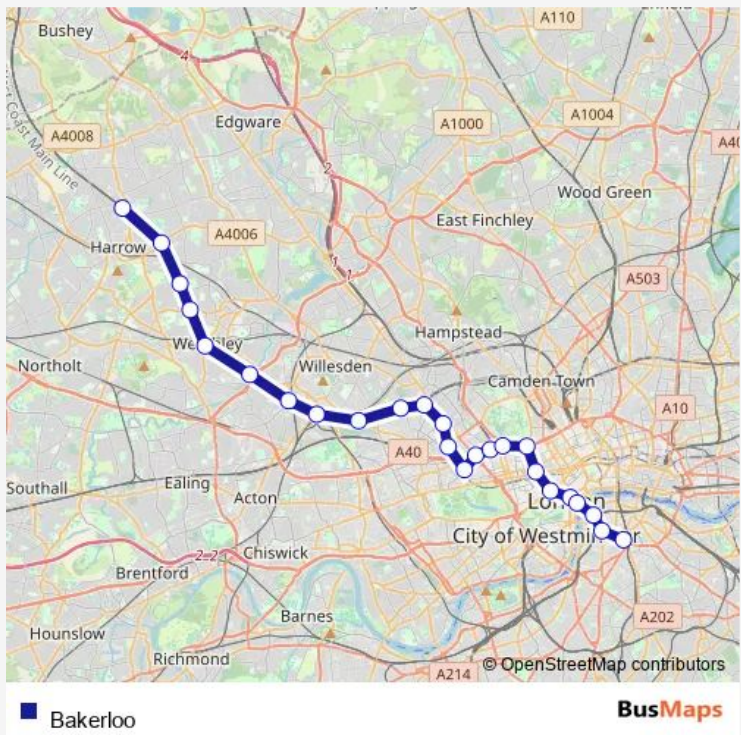

Metro Bakerloo

[Go to website](#)

Direction
 Elephant & Castle Underground Station — Harrow & Wealdstone Underground Station

25 stops

[Open route schedule](#)

- Elephant & Castle Underground Station
- Lambeth North Underground Station
- Waterloo Underground Station
- Embankment Underground Station
- Charing Cross Underground Station
- Piccadilly Circus Underground Station
- Oxford Circus Underground Station
- Regent's Park Underground Station
- Baker Street Underground Station
- Marylebone Underground Station
- Edgware Road (Bakerloo) Underground Station
- Paddington Underground Station
- Warwick Avenue Underground Station
- Maida Vale Underground Station
- Kilburn Park Underground Station
- Queen's Park Underground Station
- Kensal Green Underground Station
- Willesden Junction Underground Station
- Harlesden Underground Station
- Stonebridge Park Underground Station
- Wembley Central Underground Station

Route schedule
 Elephant & Castle Underground Station — Harrow & Wealdstone Underground Station

Monday	05:15-00:23 ⁺¹
Tuesday	05:15-00:23 ⁺¹
Wednesday	05:15-00:23 ⁺¹
Thursday	05:15-00:23 ⁺¹
Friday	05:15-00:23 ⁺¹
Saturday	05:15-00:23 ⁺¹
Sunday	06:59-23:37

Route info

Direction: Elephant & Castle Underground Station

Stops: 25

Trip Duration: 0 hour 48 min

North Wembley Underground Station

South Kenton Underground Station

Kenton Underground Station

Harrow & Wealdstone Underground Station

Sunday 07:14-00:13⁺¹

Route info

Direction: Harrow & Wealdstone Underground Station

Stops: 25

Trip Duration: 0 hour 48 min

Bakerloo Metro time schedules and route maps are available in an offline PDF at busmaps.com. Use the busmaps.com website to see live bus times, train schedule or subway schedule, and step-by-step directions for all public transit in London