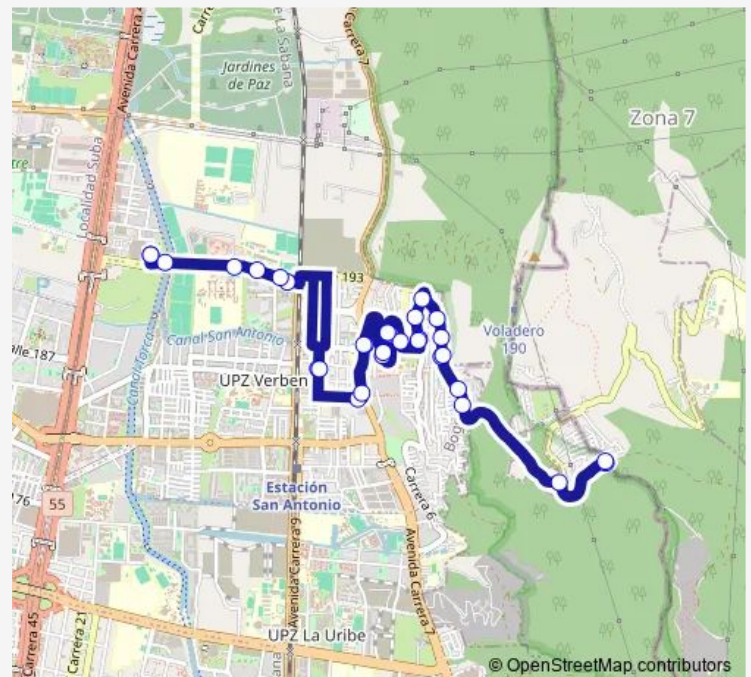

### Route schedule

KR 19 - CL 192 — KR 19 - CL 192

Monday 04:00-21:00

Tuesday 04:00-21:00

Wednesday 04:00-21:00

Thursday 04:00-21:00

Friday 04:00-21:00

Saturday 04:00-21:00

### Route info

Direction: KR 19 - CL 192

Stops: 31

Trip Duration: 0 hour 41 min

 B927 — Lomitas

KR 5 - CL 189

KR 5B - CL 189b

Kr5d - CL 188b