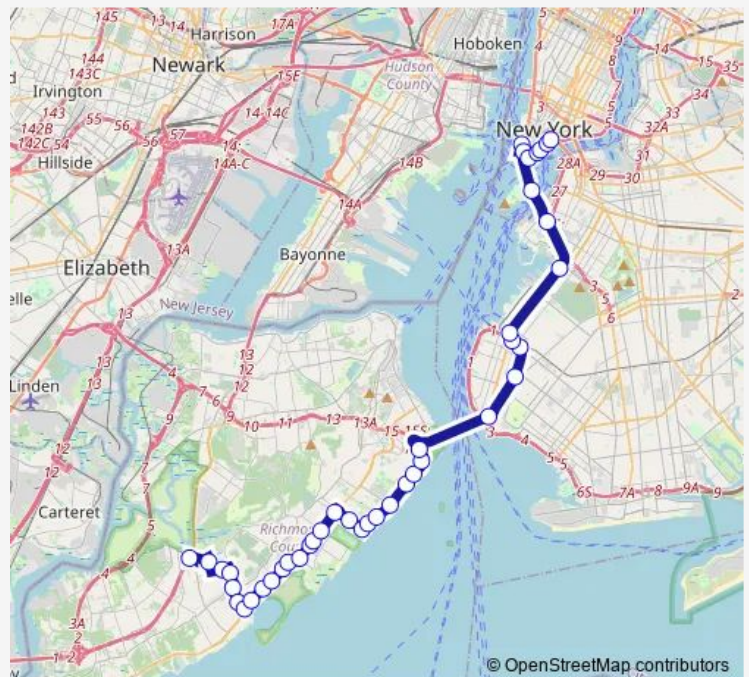

Thursday 15:00-19:00

Friday 15:00-19:00

Saturday —

Sunday —

Route info

Direction: Pearl ST/Frankfort St

Stops: 33

Trip Duration: 1 hour 7 min

SIM5 — Eltingville - Lower Manhattan Express

Hylan Blvd/Montreal Av

Hylan Blvd/Buffalo St

Hylan Blvd/Justin Av

Hylan Blvd/Keegans Ln

Hylan Blvd/Hillside Terr

Nelson AV/Hylan Blvd

Nelson AV/Monticello Terr

Nelson AV/Amboy Rd

Giffords LN/Gibson Av

Leverett AV/Colon Av

Armstrong AV/East Brandis Av

Eltingville/Transit Center

Direction

Eltingville/Transit Center — Pearl ST/Peck Slip

41 stops

BBT/west st

Battery PL/Greenwich St

State ST/Whitehall St

Water ST/OLD Slip

Water ST/Wall St

Pearl ST/Fulton St

Pearl ST/Peck Slip

SIM5 Bus time schedules and route maps are available in an offline PDF at busmaps.com. Use the busmaps.com website to see live bus times, train schedule or subway schedule, and step-by-step directions for all public transit in Staten Island