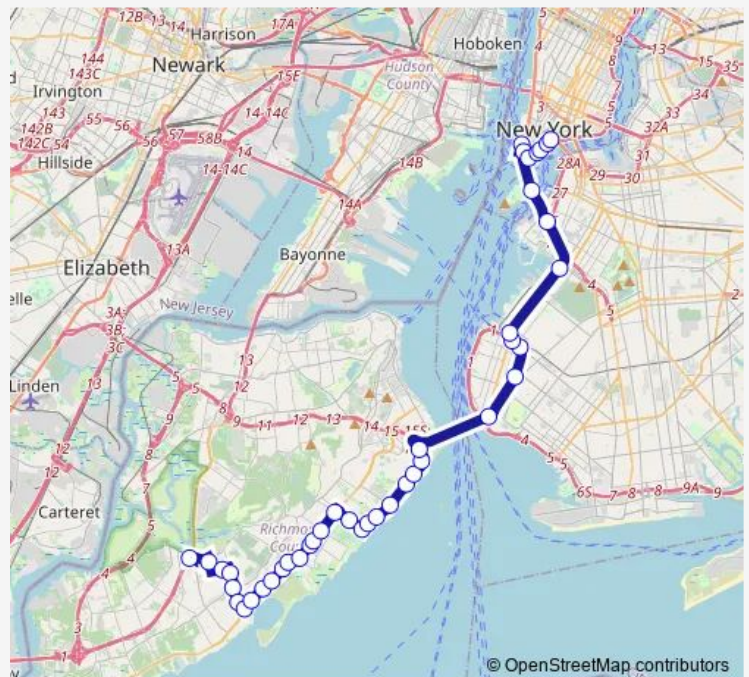

Thursday 04:55-09:00

Friday 04:55-09:00

Saturday —

Sunday —

Route info

Direction: Eltingville/Transit Center

Stops: 41

Trip Duration: 1 hour 8 min

Sim5 — Eltingville - Lower Manhattan Express

Father Capodanno Blvd/Seaview Av

Father Capodanno Blvd/Atlantic Av

Father Capodanno Blvd/Sand Ln

Father Capodanno Blvd/Ocean Av

Lily Pond AV/Mcclean Av

Verrazano Bridge/Lee Av (N.B.)

Battery PL/Greenwich St

State ST/Whitehall St

Water ST/OLD Slip

Water ST/Wall St

Pearl ST/Fulton St

Pearl ST/Peck Slip

Direction

Pearl ST/Frankfort St — Eltingville/Transit Center

Thursday 15:00-19:00

Friday 15:00-19:00

Saturday —

Sunday —

Route info

Direction: Pearl ST/Frankfort St

Stops: 33

Trip Duration: 1 hour 7 min